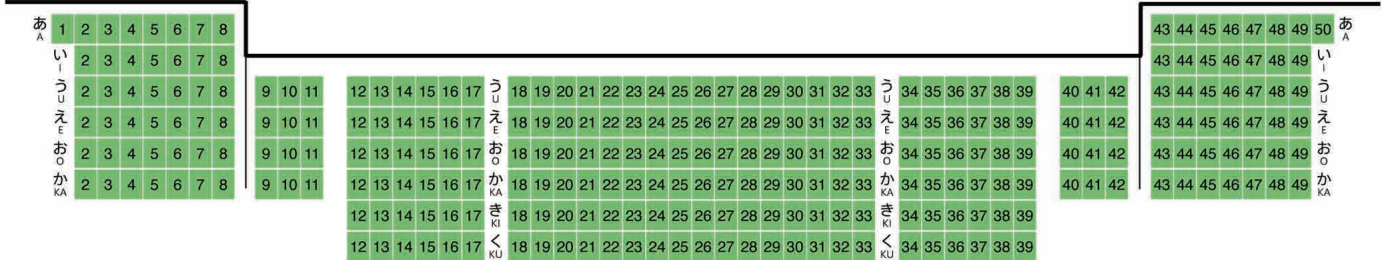

# SEATING CHART

at Tottori Prefectural Kurayoshi Mirai Chushin

Stage

Orchestra pit

1 F

2 F

3 F