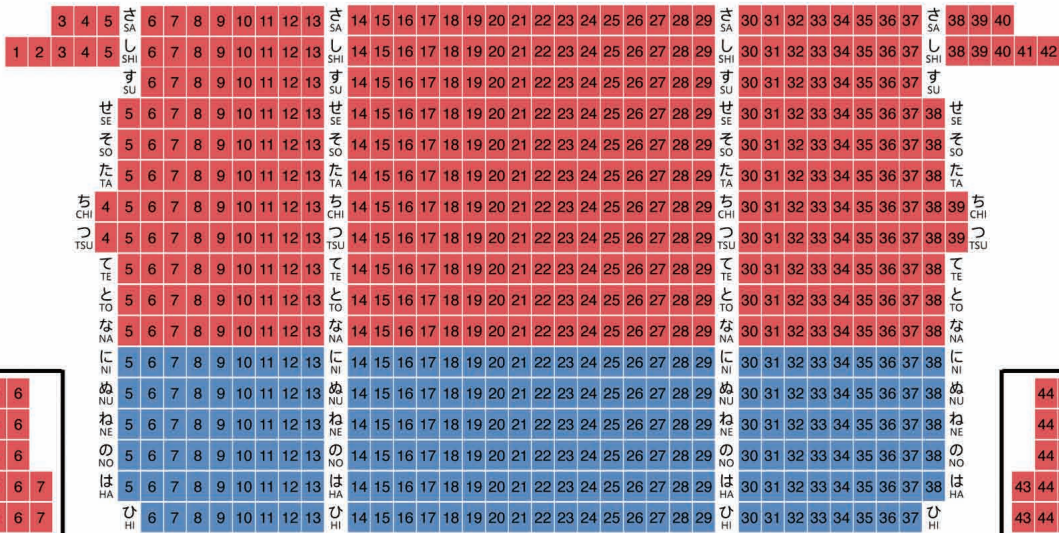

# SEATING CHART

at Tottori Prefectural Kurayoshi Mirai Chushin

Stage

Orchestra pit

1 F

2 F

3 F