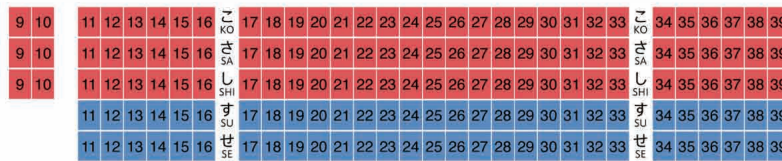

# SEATING CHART

at Tottori Prefectural Kurayoshi Mirai Chushin

Stage

Orchestra pit

1 F

2 F

3 F