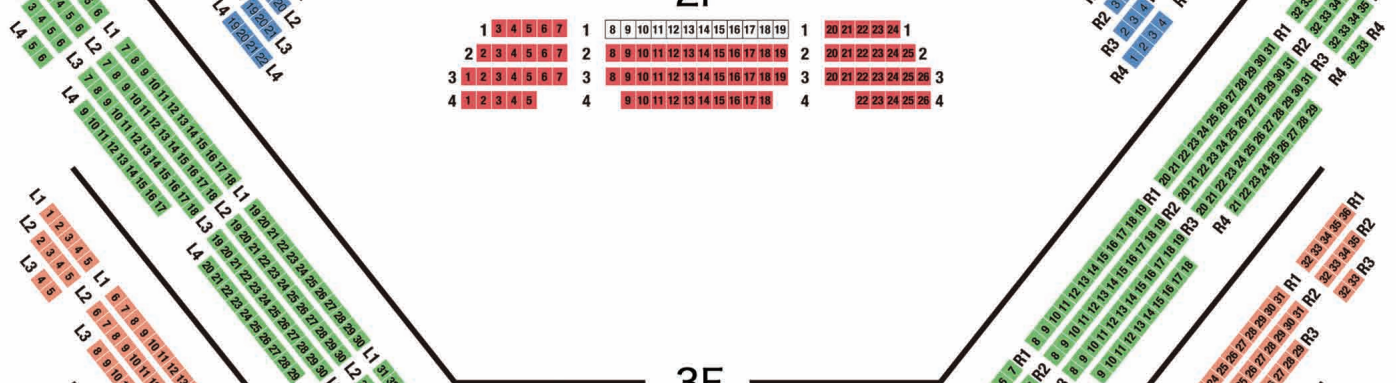

SEATING CHART

at Tokyo Bunka Kaikan

1F

2F

3F

4F

5F