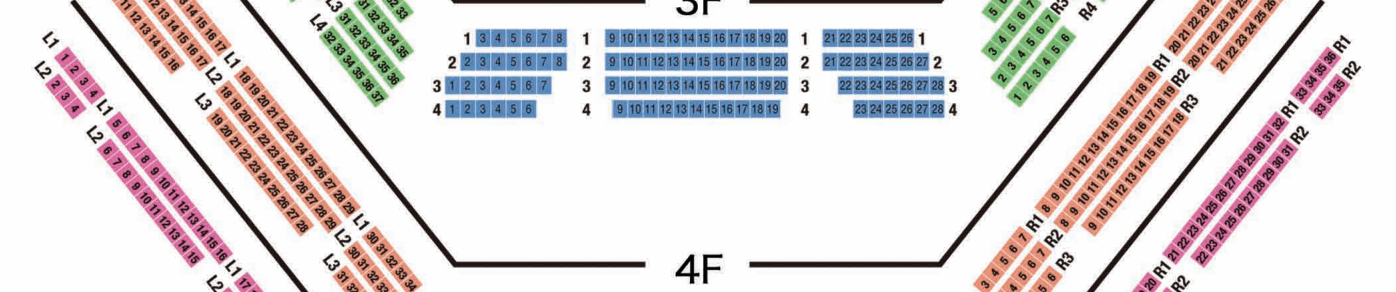

SEATING CHART

at Tokyo Bunka Kaikan

1F

2F

3F

4F

5F