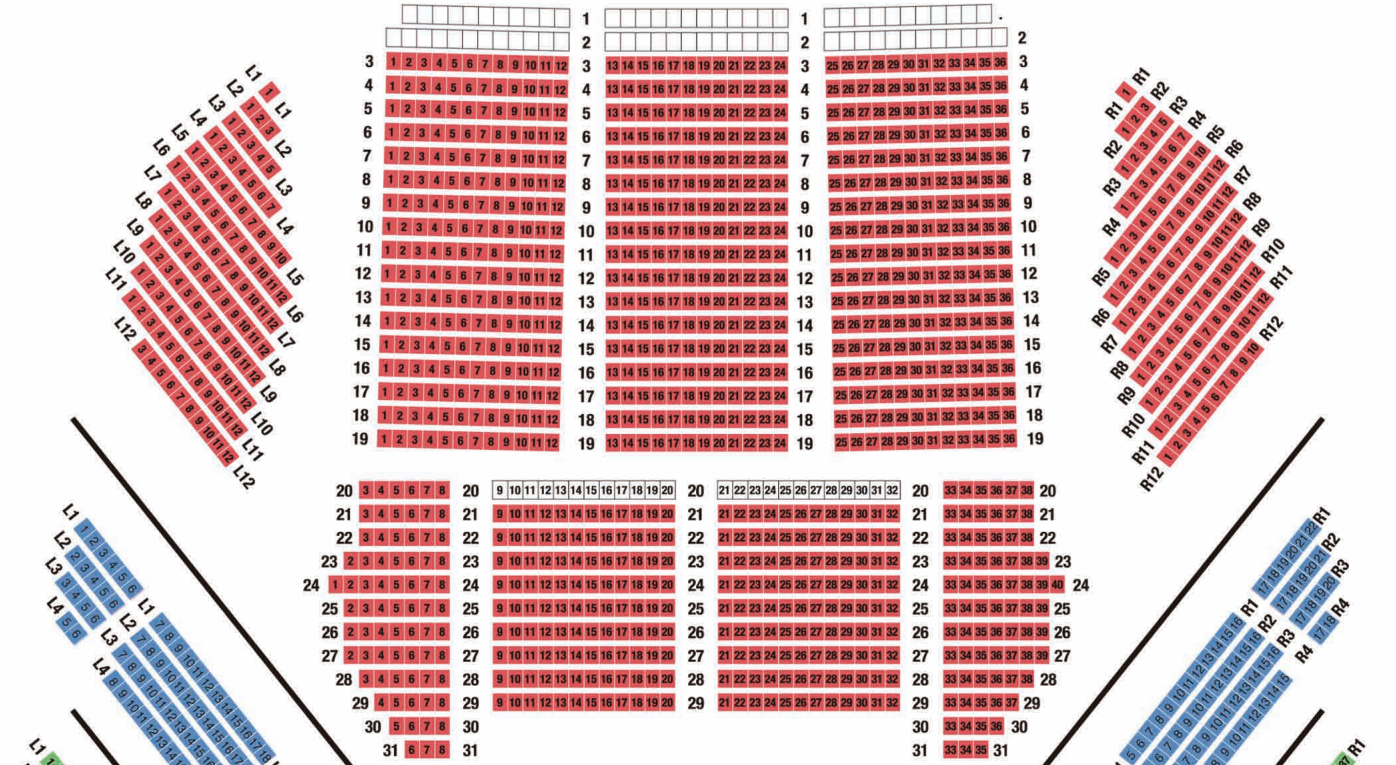

SEATING CHART

at Tokyo Bunka Kaikan

1F

2F

3F

4F

5F