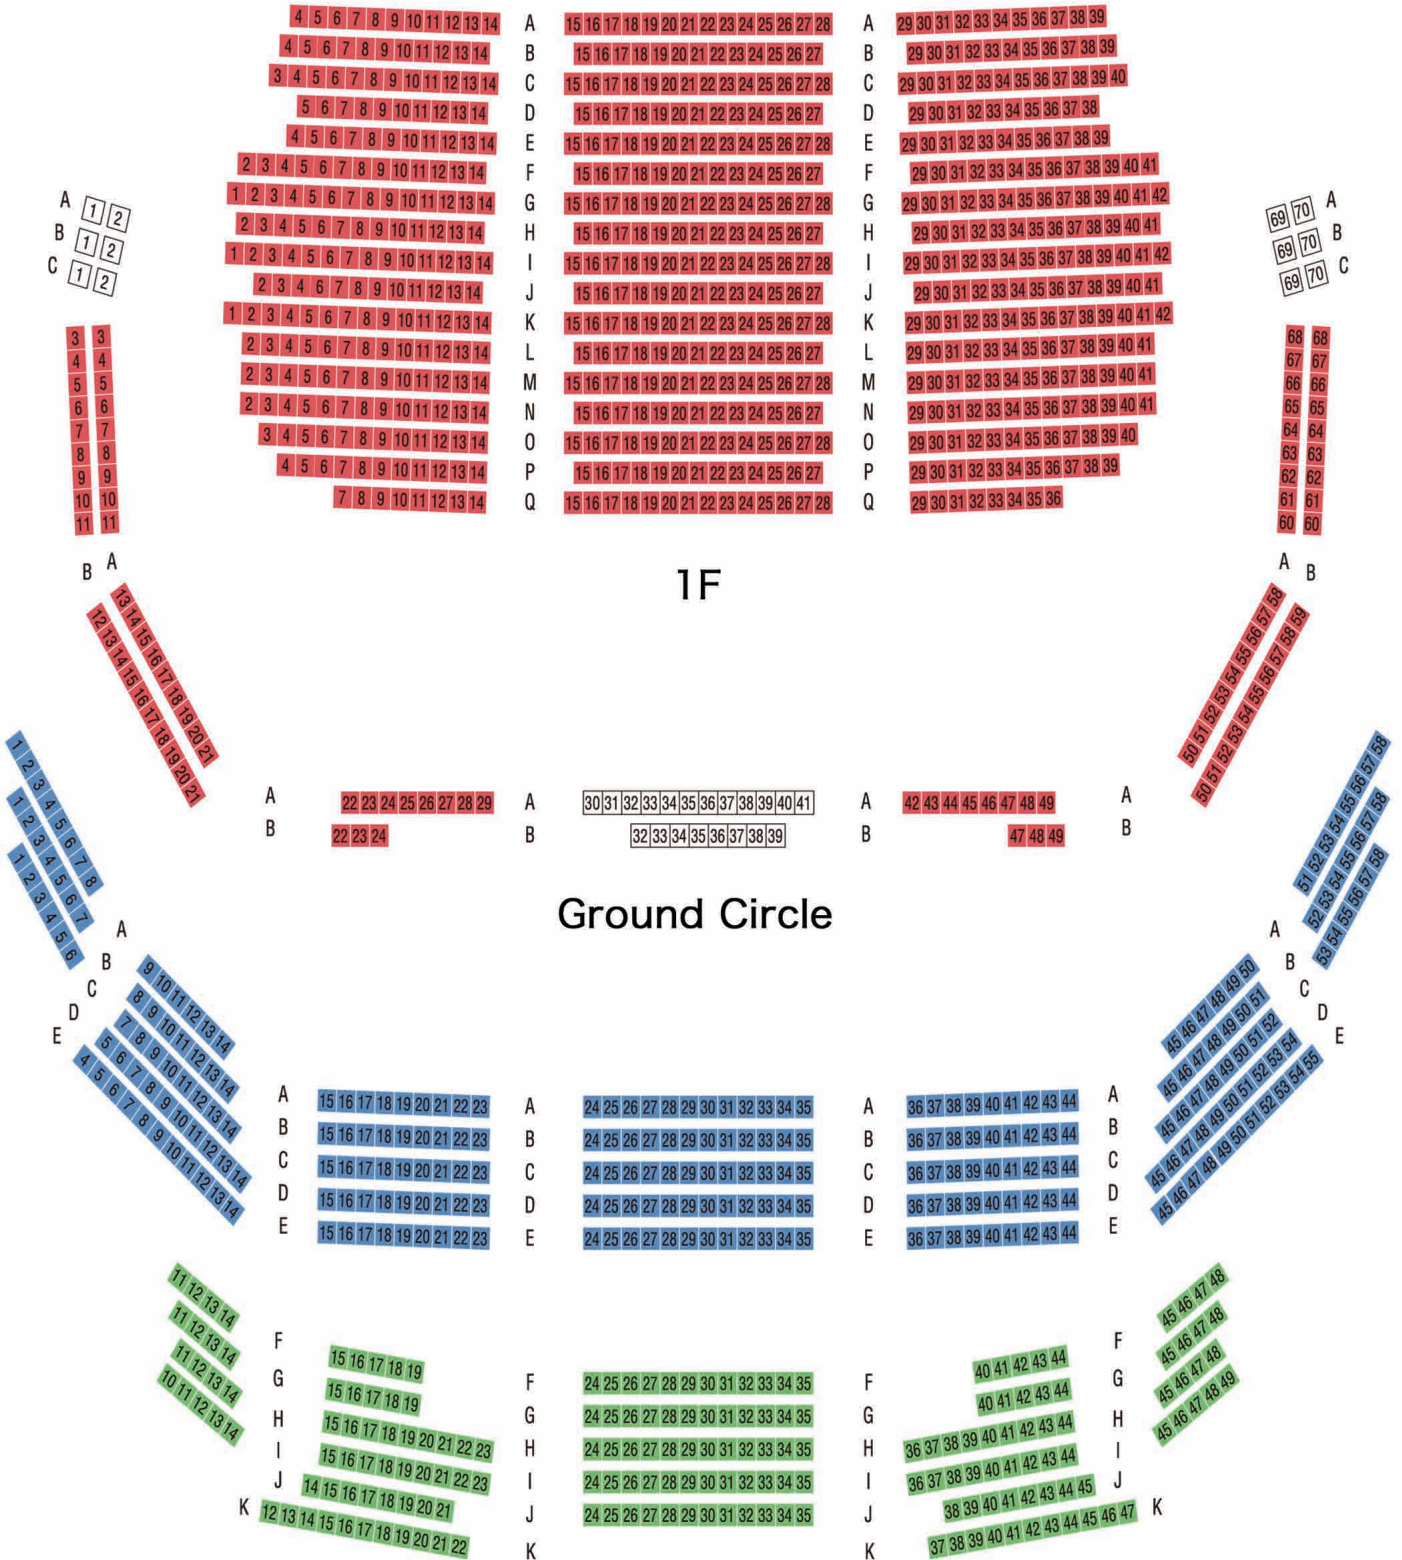

SEATING CHART

at Nissay Theatre

2F