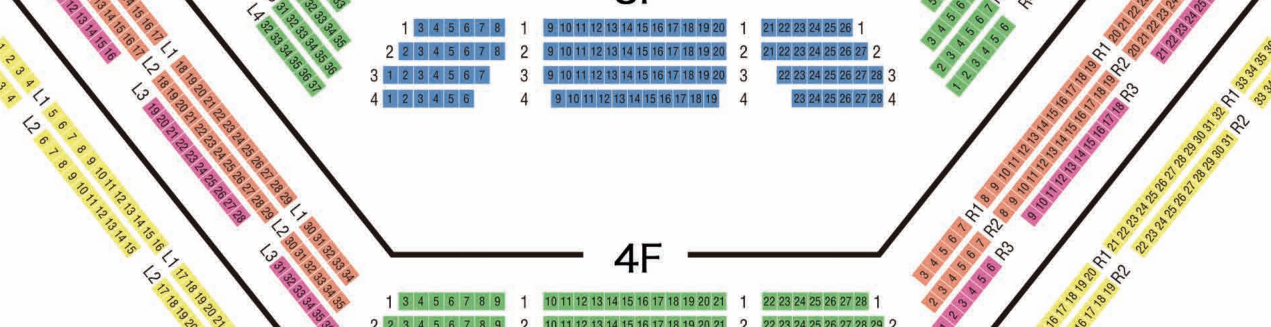

SEATING CHART

at Tokyo Bunka Kaikan

1F

2F

3F

4F

5F