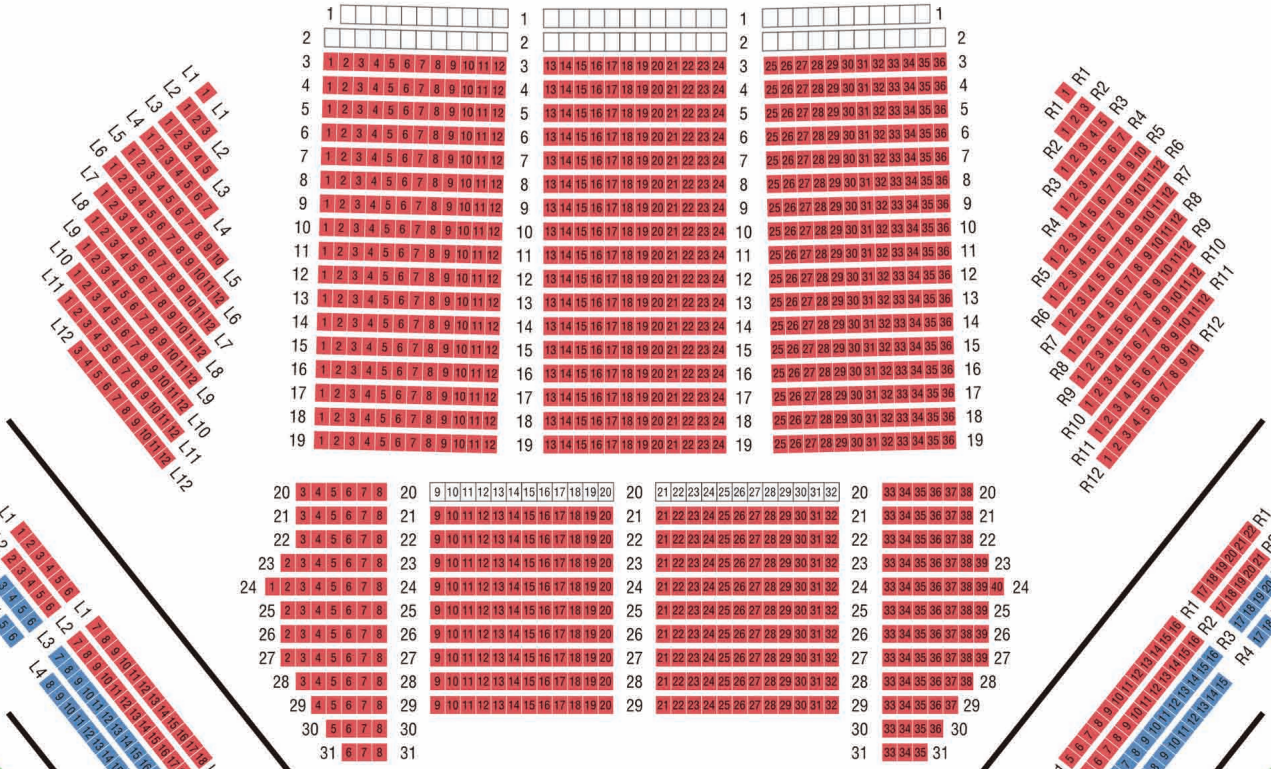

SEATING CHART

at Tokyo Bunka Kaikan

1F

2F

3F

4F

5F