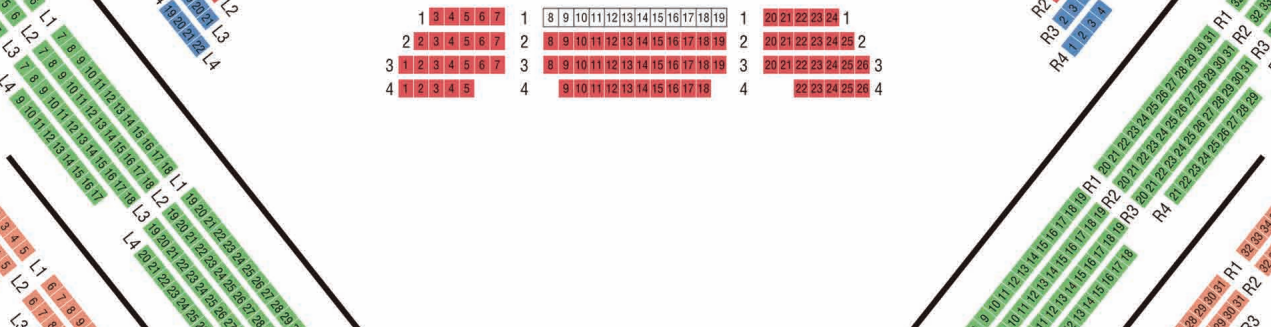

SEATING CHART

at Tokyo Bunka Kaikan

1F

2F

3F

4F

5F