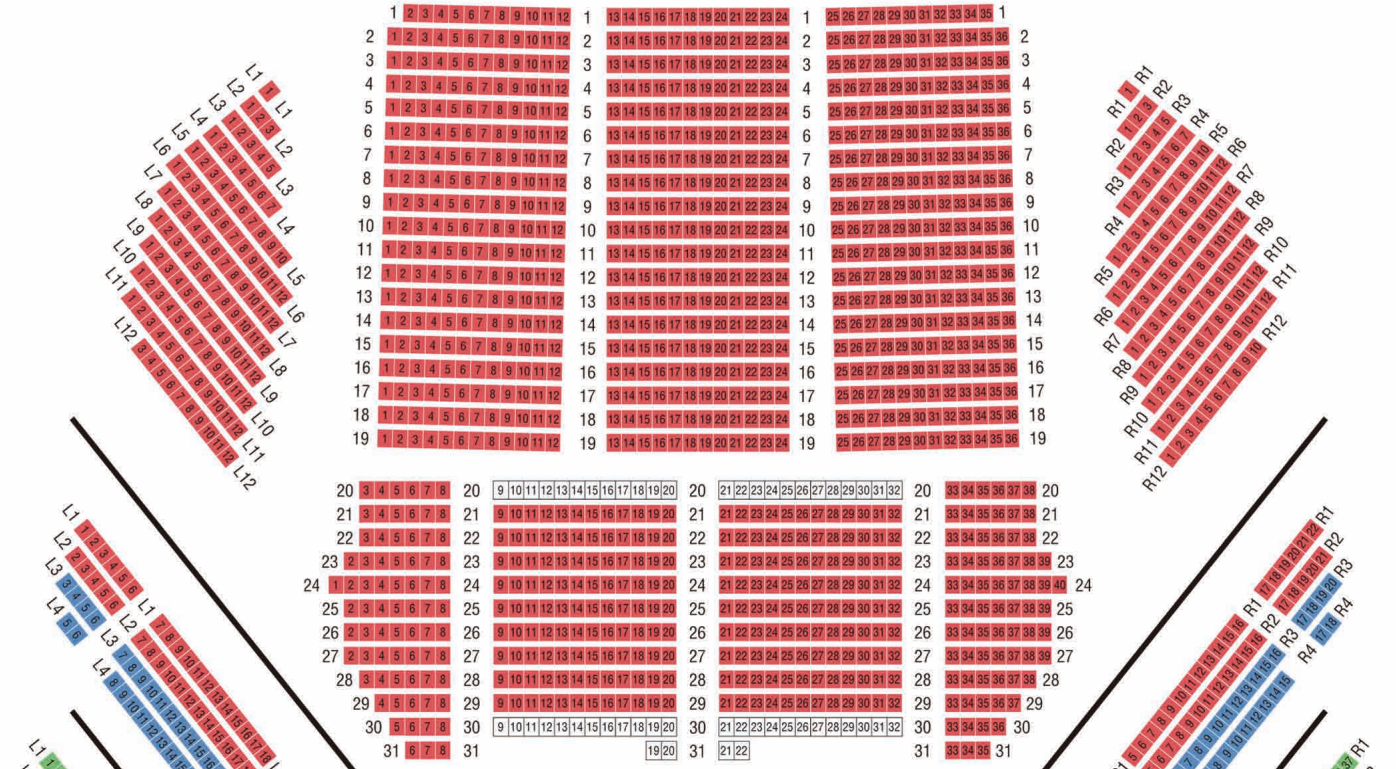

SEATING CHART

at Tokyo Bunka Kaikan

1F

2F

3F

4F

5F