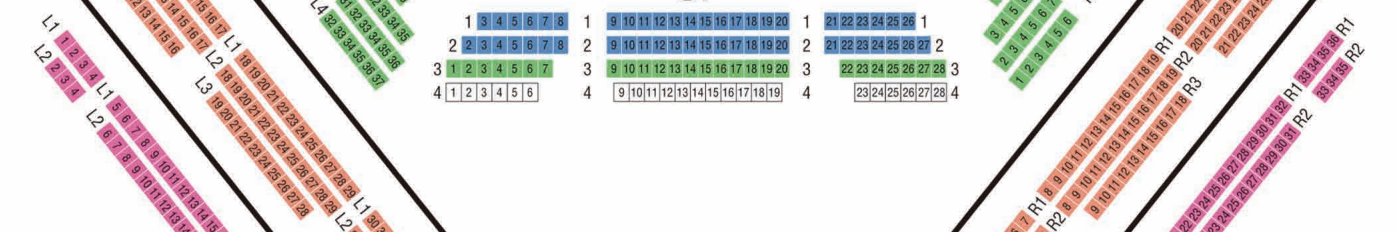

SEATING CHART

at Tokyo Bunka Kaikan

1F

2F

3F

4F

5F