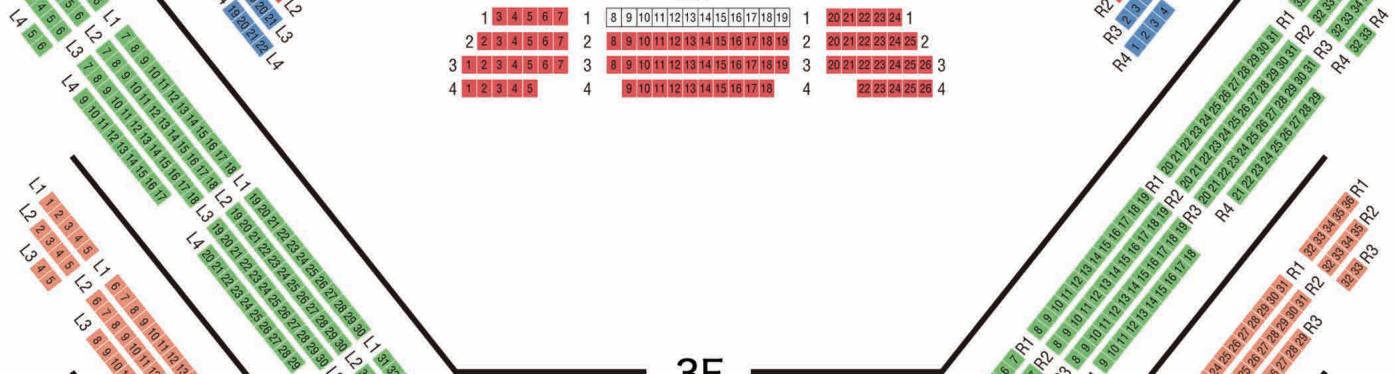

SEATING CHART

at Tokyo Bunka Kaikan

1F

2F

3F

4F

5F