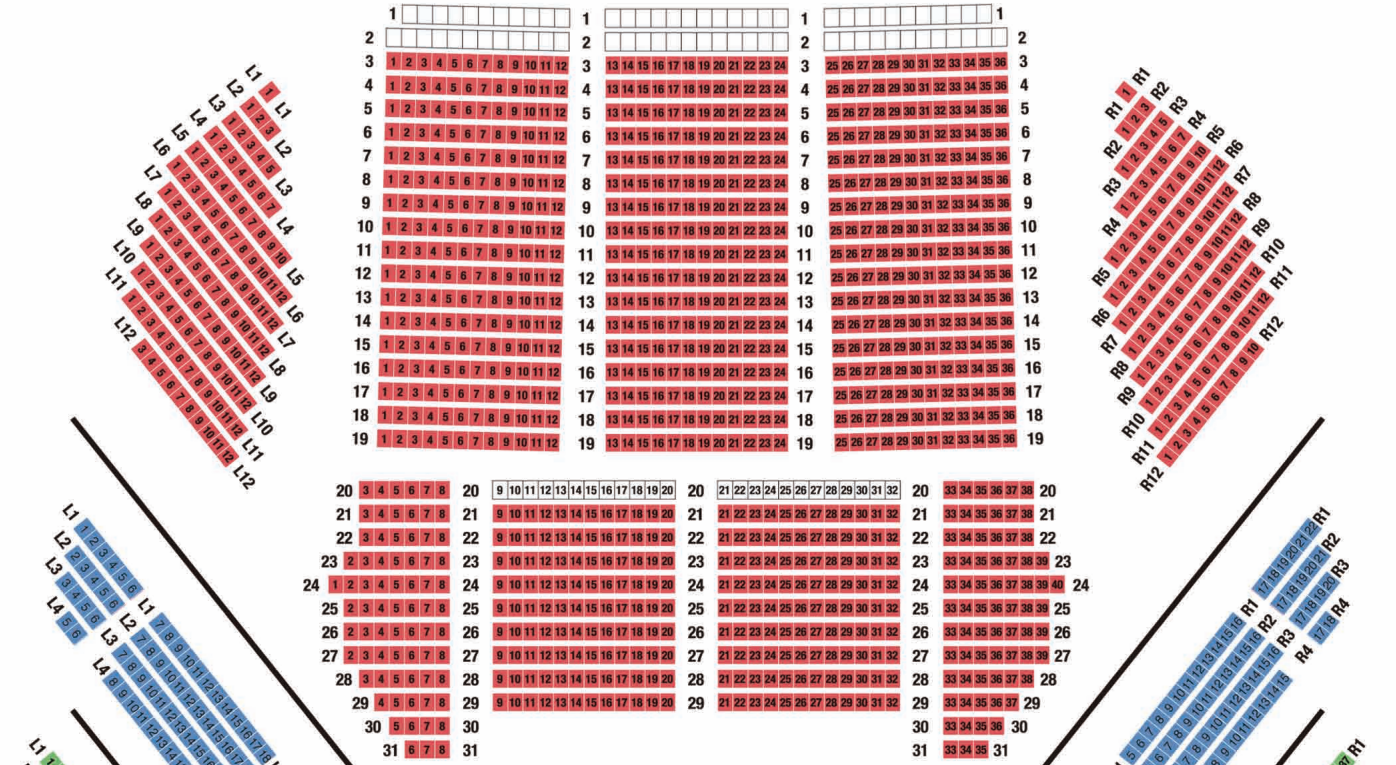

SEATING CHART

at Tokyo Bunka Kaikan

1F

2F

3F

4F

5F