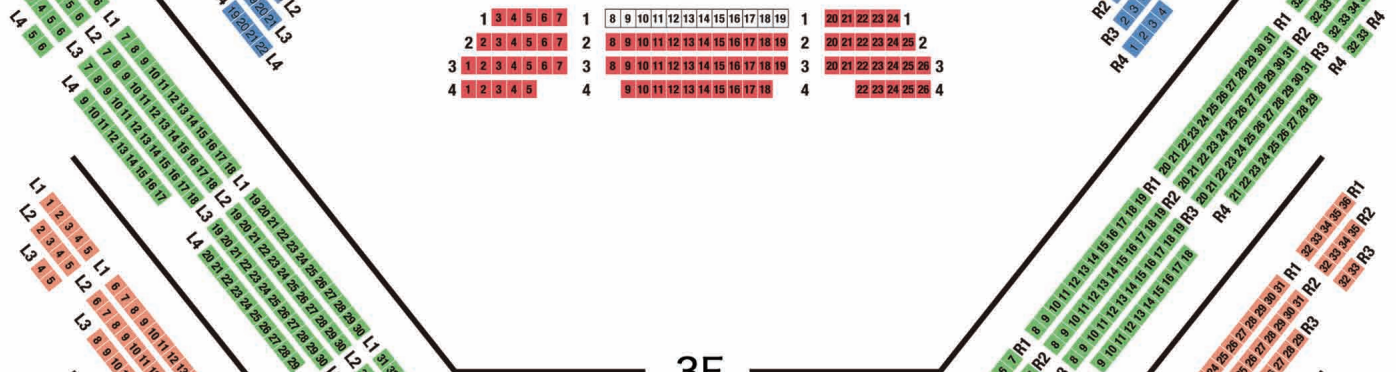

SEATING CHART

at Tokyo Bunka Kaikan

1F

2F

3F

4F

5F