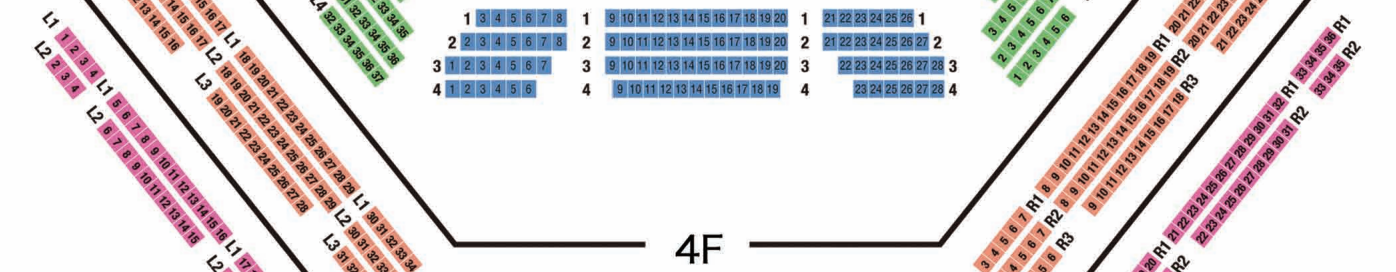

SEATING CHART

at Tokyo Bunka Kaikan

1F

2F

3F

4F

5F