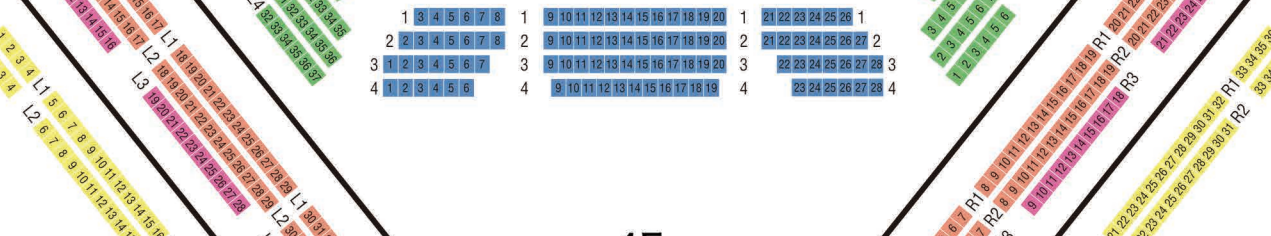

SEATING CHART

at Tokyo Bunka Kaikan

1F

2F

3F

4F

5F