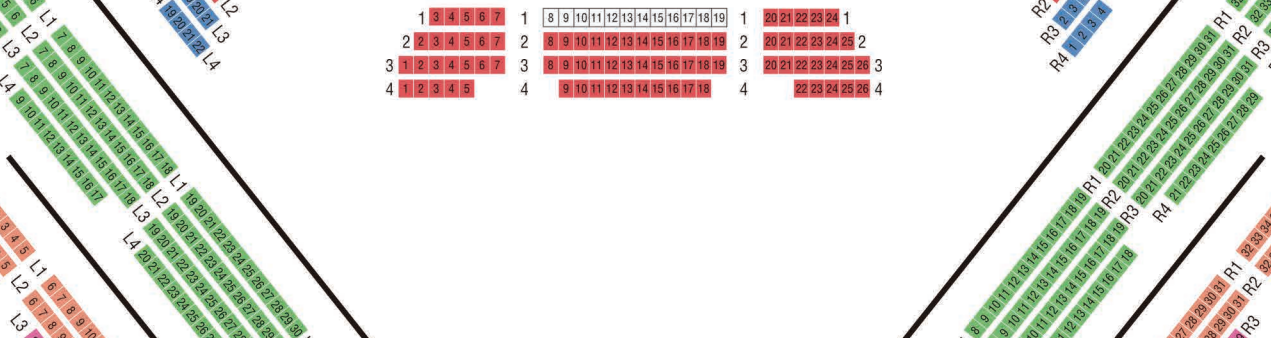

SEATING CHART

at Tokyo Bunka Kaikan

1F

2F

3F

4F

5F