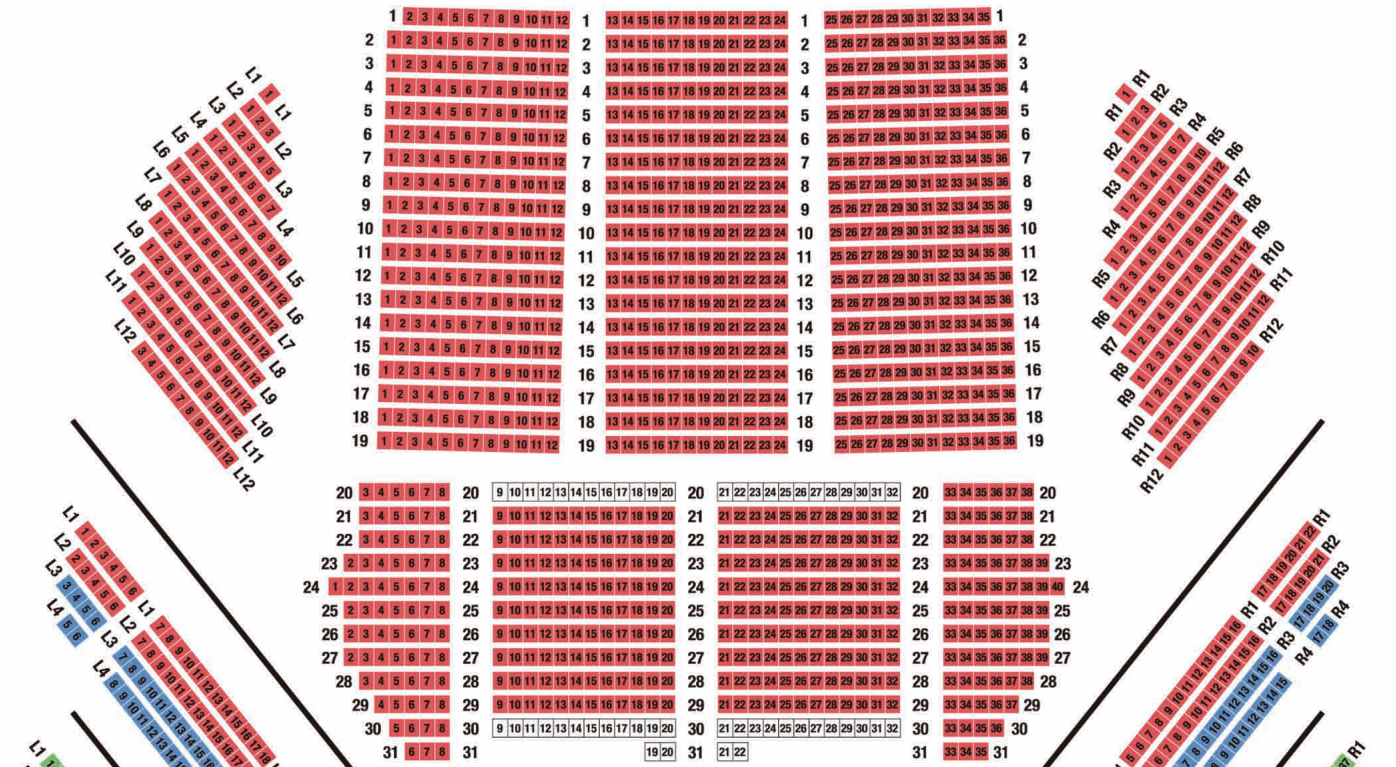

SEATING CHART

at Tokyo Bunka Kaikan

1F

2F

3F

4F

5F