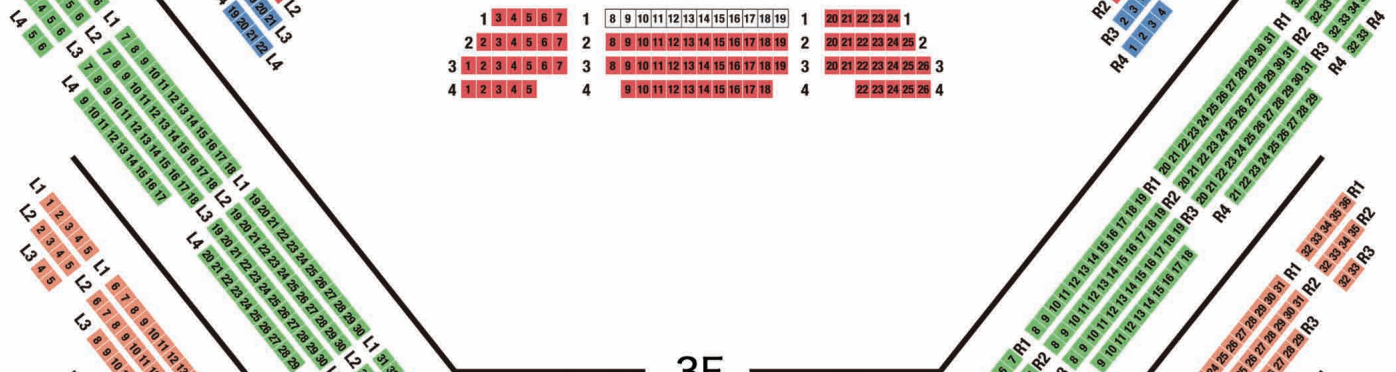

SEATING CHART

at Tokyo Bunka Kaikan

1F

2F

3F

4F

5F