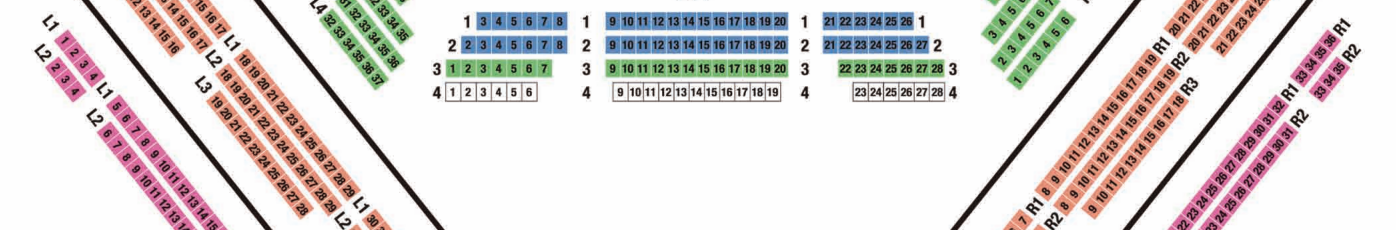

SEATING CHART

at Tokyo Bunka Kaikan

1F

2F

3F

4F

5F