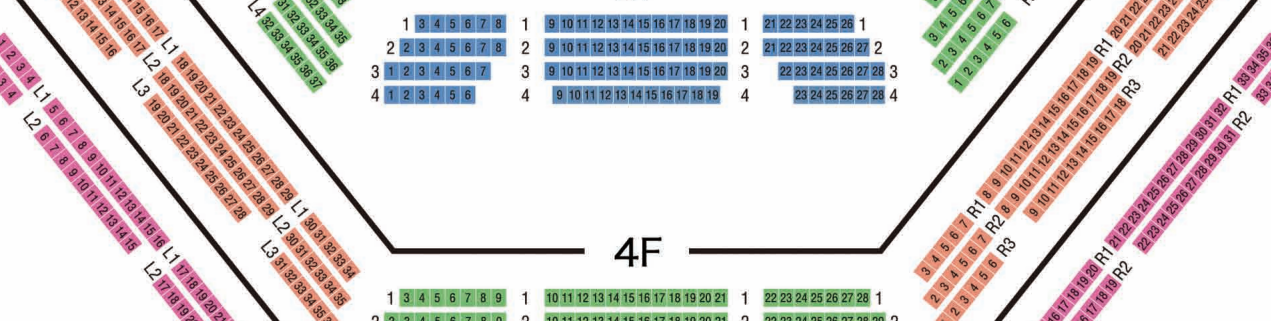

SEATING CHART

at Tokyo Bunka Kaikan

1F

2F

3F

4F

5F