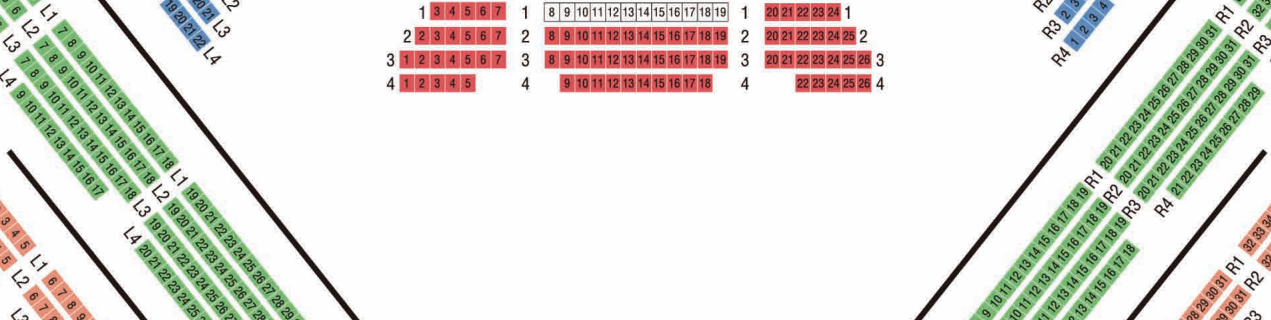

SEATING CHART

at Tokyo Bunka Kaikan

1F

2F

3F

4F

5F