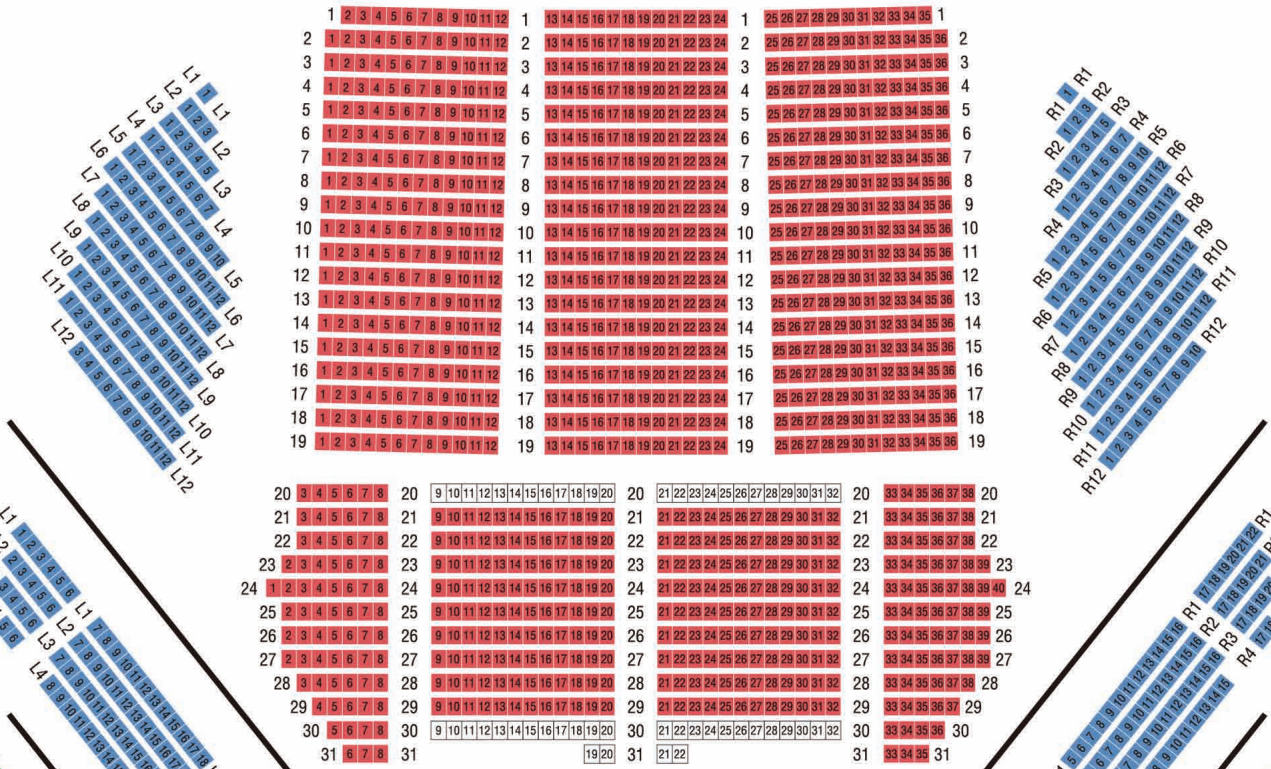

SEATING CHART

at Tokyo Bunka Kaikan

1F

2F

3F

4F

5F