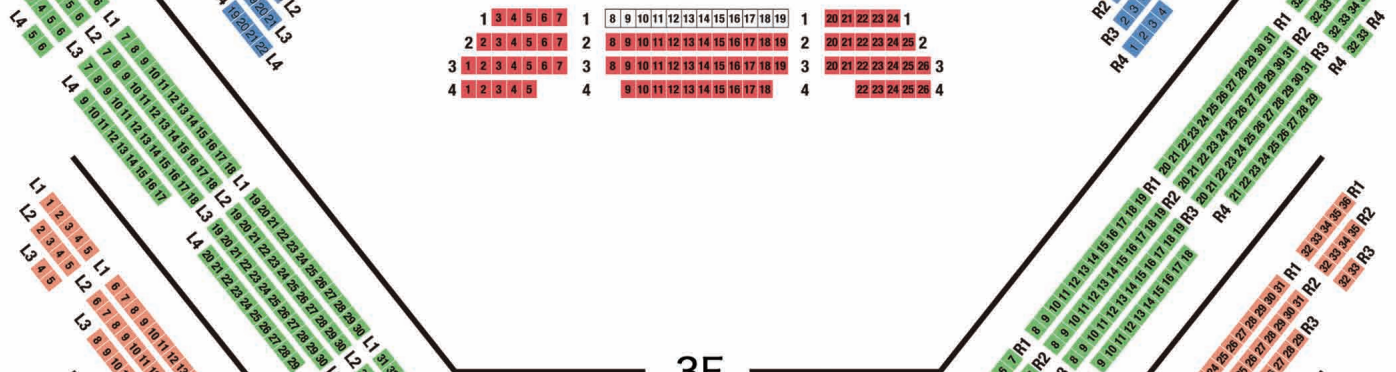

SEATING CHART

at Tokyo Bunka Kaikan

1F

2F

3F

4F

5F