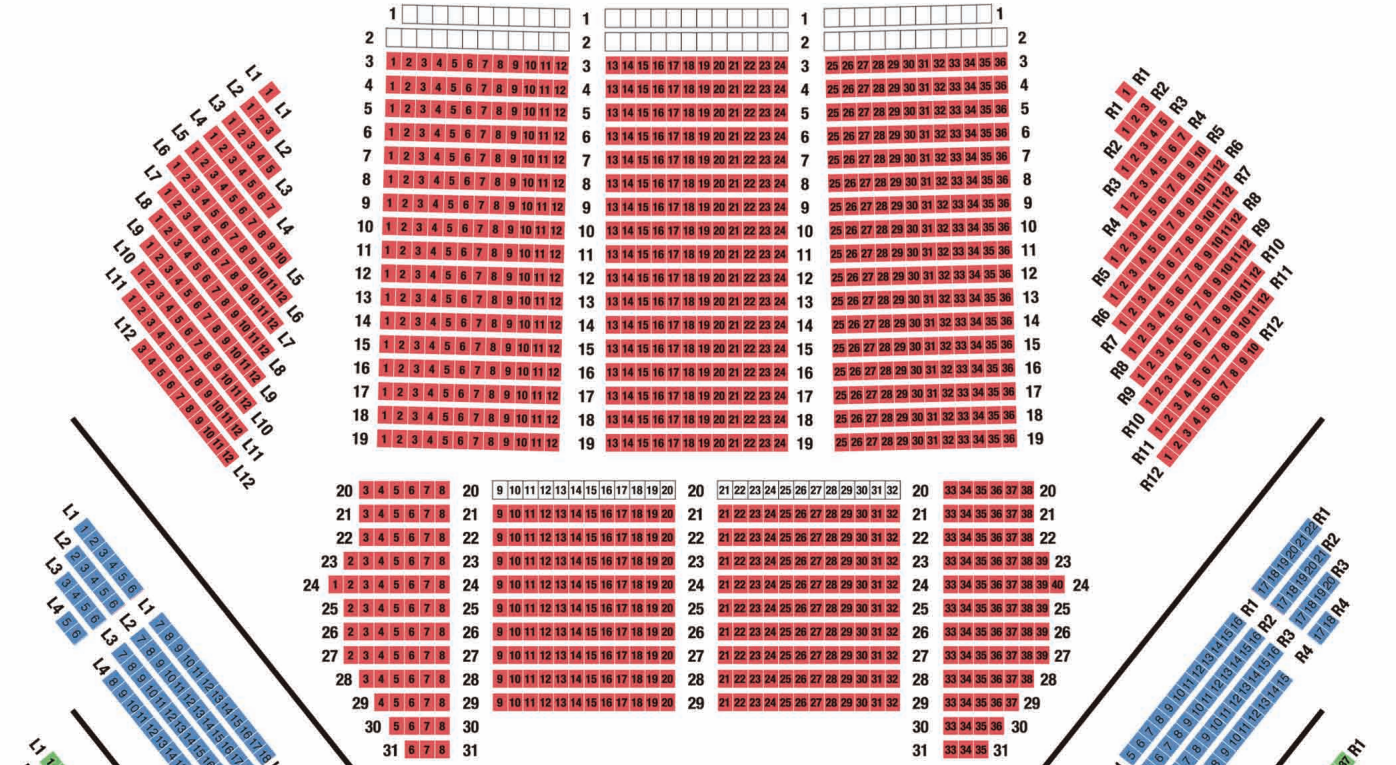

SEATING CHART

at Tokyo Bunka Kaikan

1F

2F

3F

4F

5F