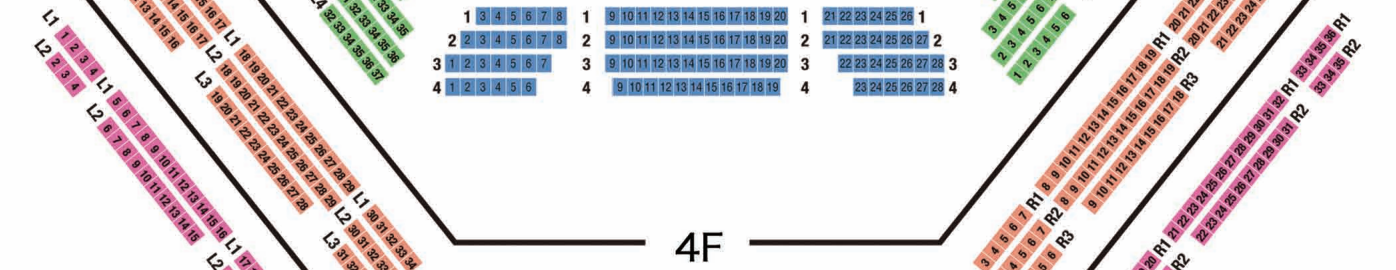

SEATING CHART

at Tokyo Bunka Kaikan

1F

2F

3F

4F

5F