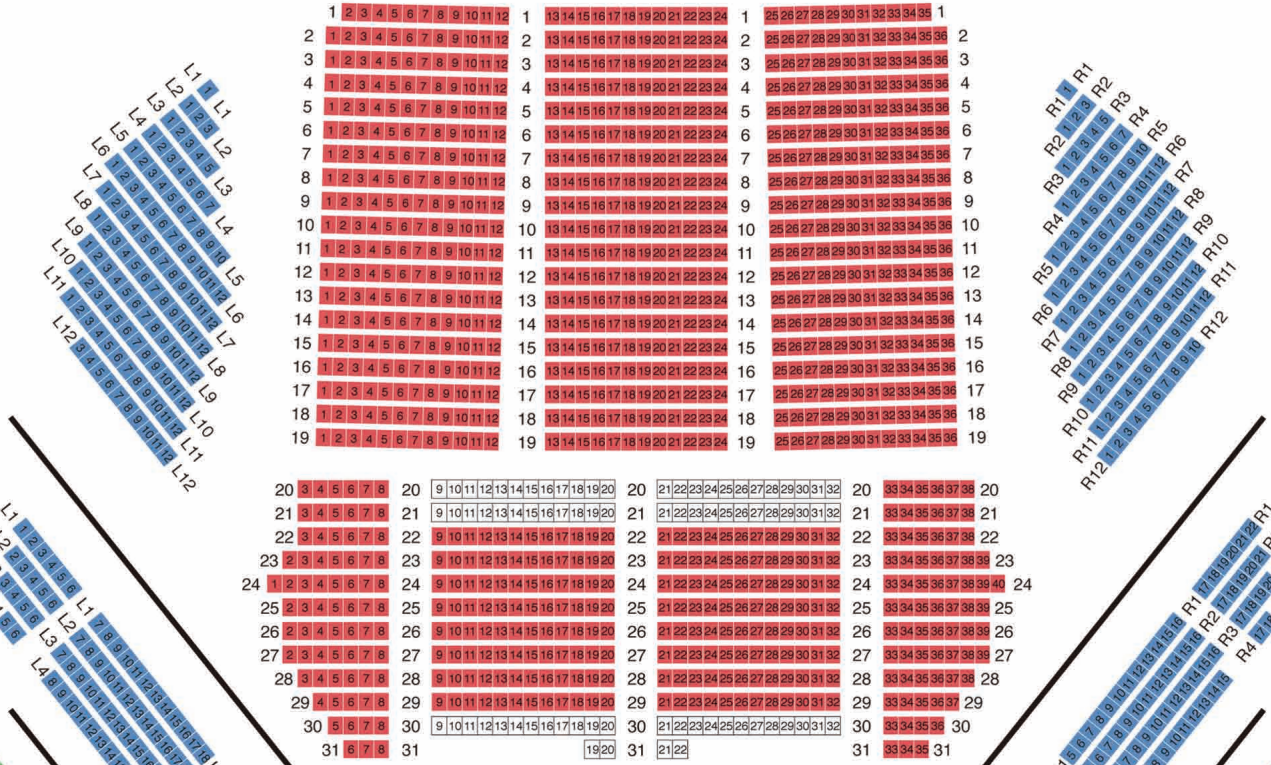

SEATING CHART

at Tokyo Bunka Kaikan

1F

2F

3F

4F

5F