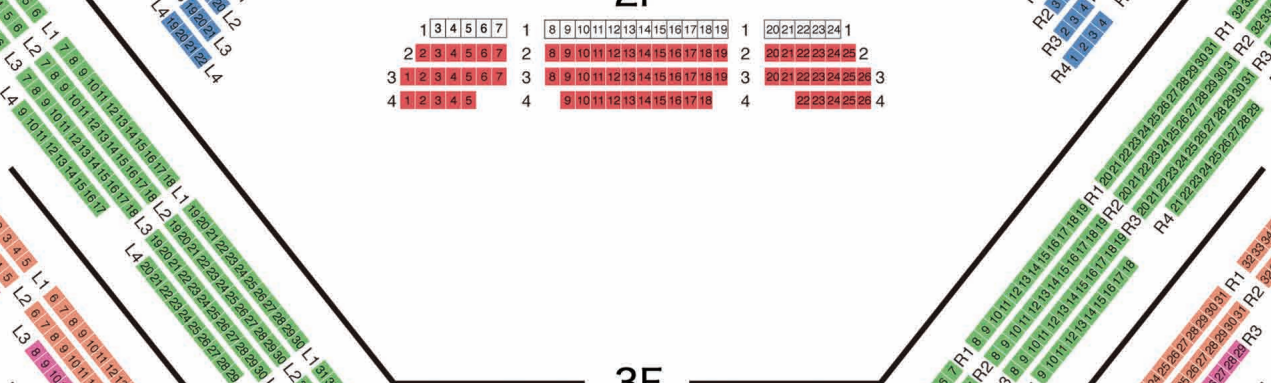

SEATING CHART

at Tokyo Bunka Kaikan

1F

2F

3F

4F

5F