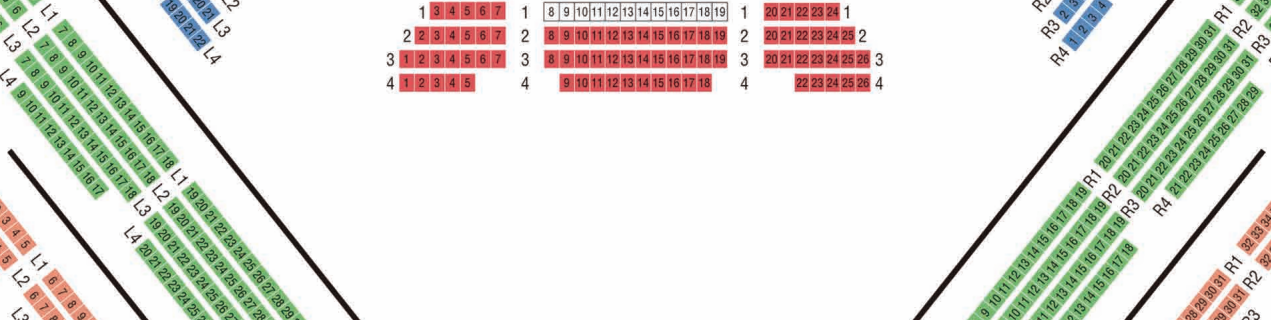

SEATING CHART

at Tokyo Bunka Kaikan

1F

2F

3F

4F

5F