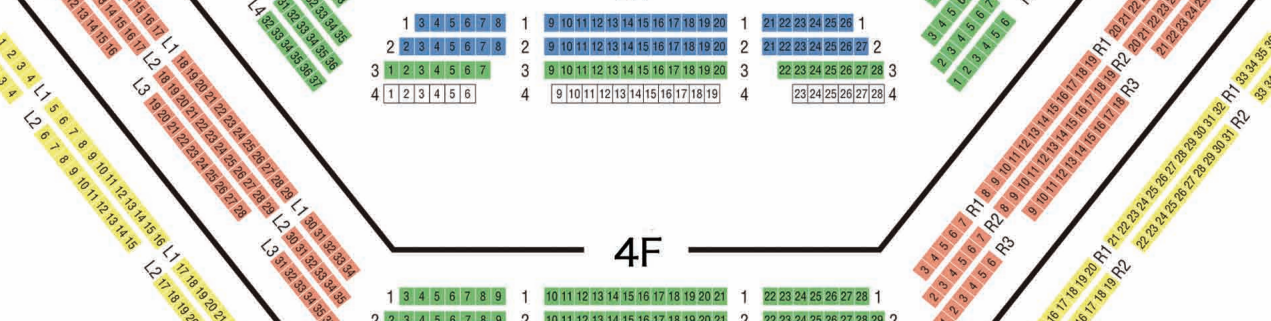

SEATING CHART

at Tokyo Bunka Kaikan

1F

2F

3F

4F

5F