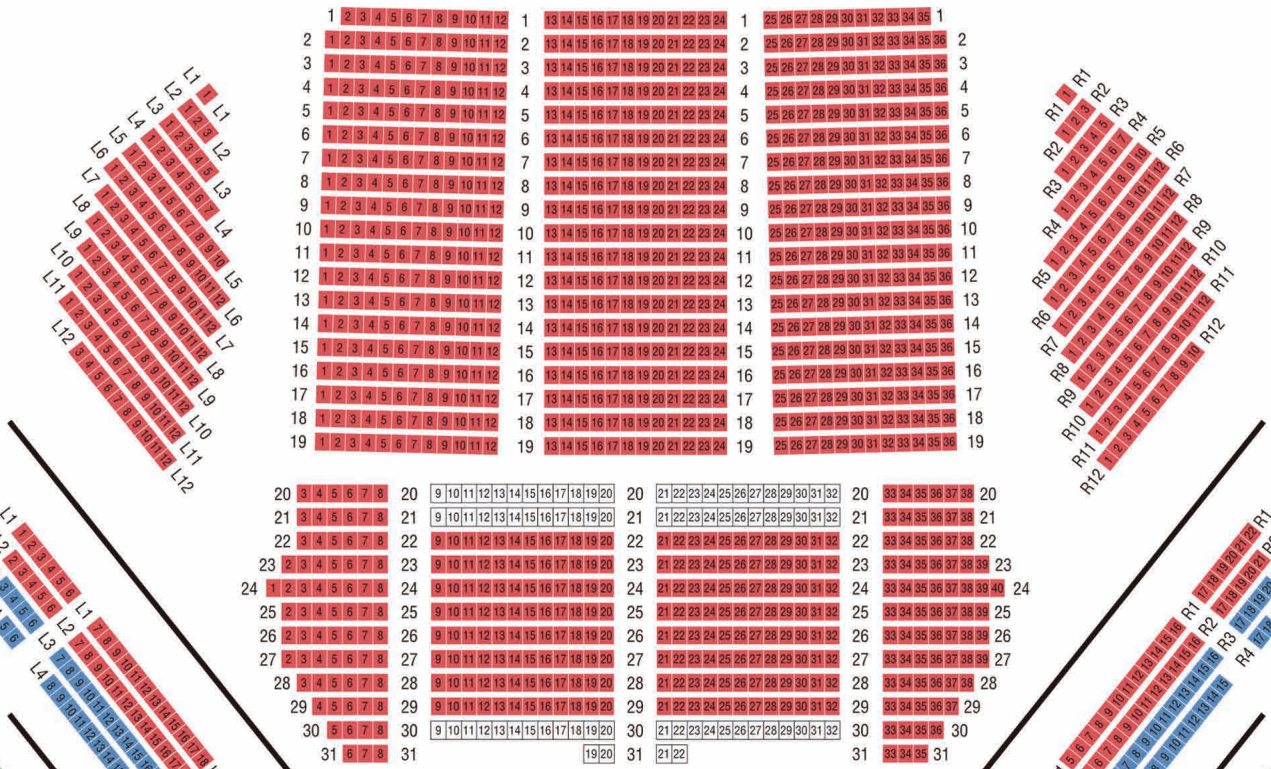

SEATING CHART

at Tokyo Bunka Kaikan

1F