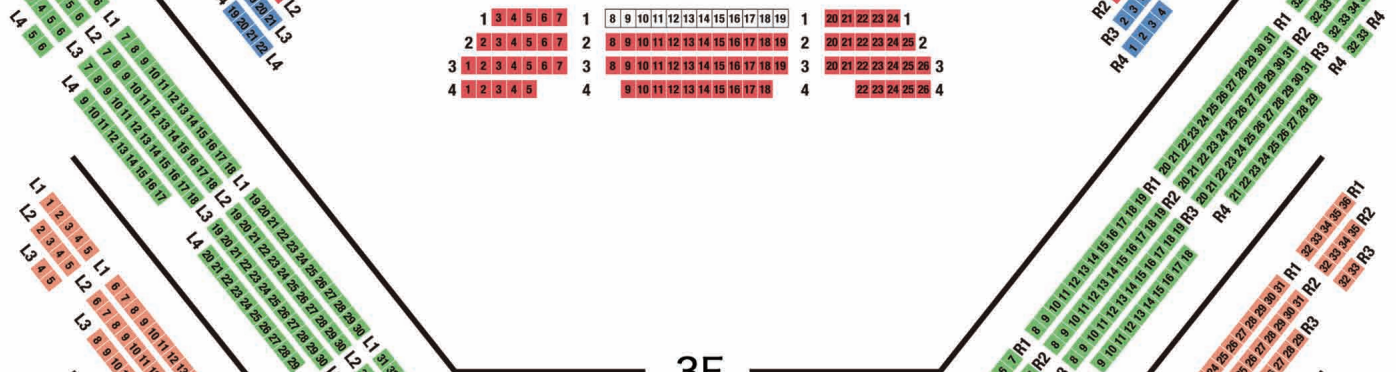

SEATING CHART

at Tokyo Bunka Kaikan

1F

2F

3F

4F

5F