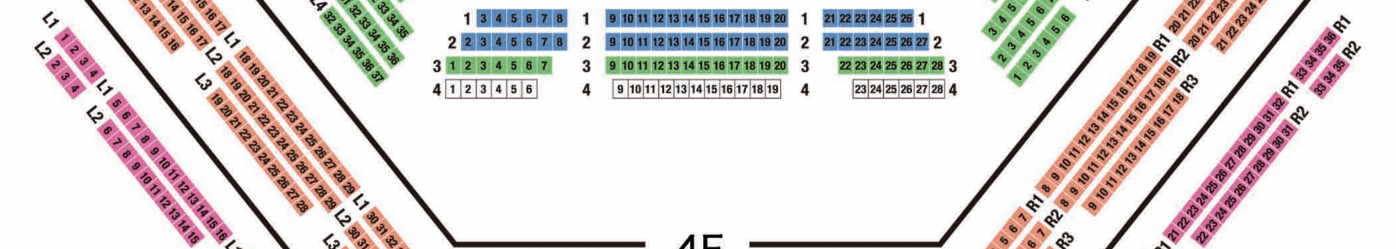

SEATING CHART

at Tokyo Bunka Kaikan

1F

2F

3F

4F

5F