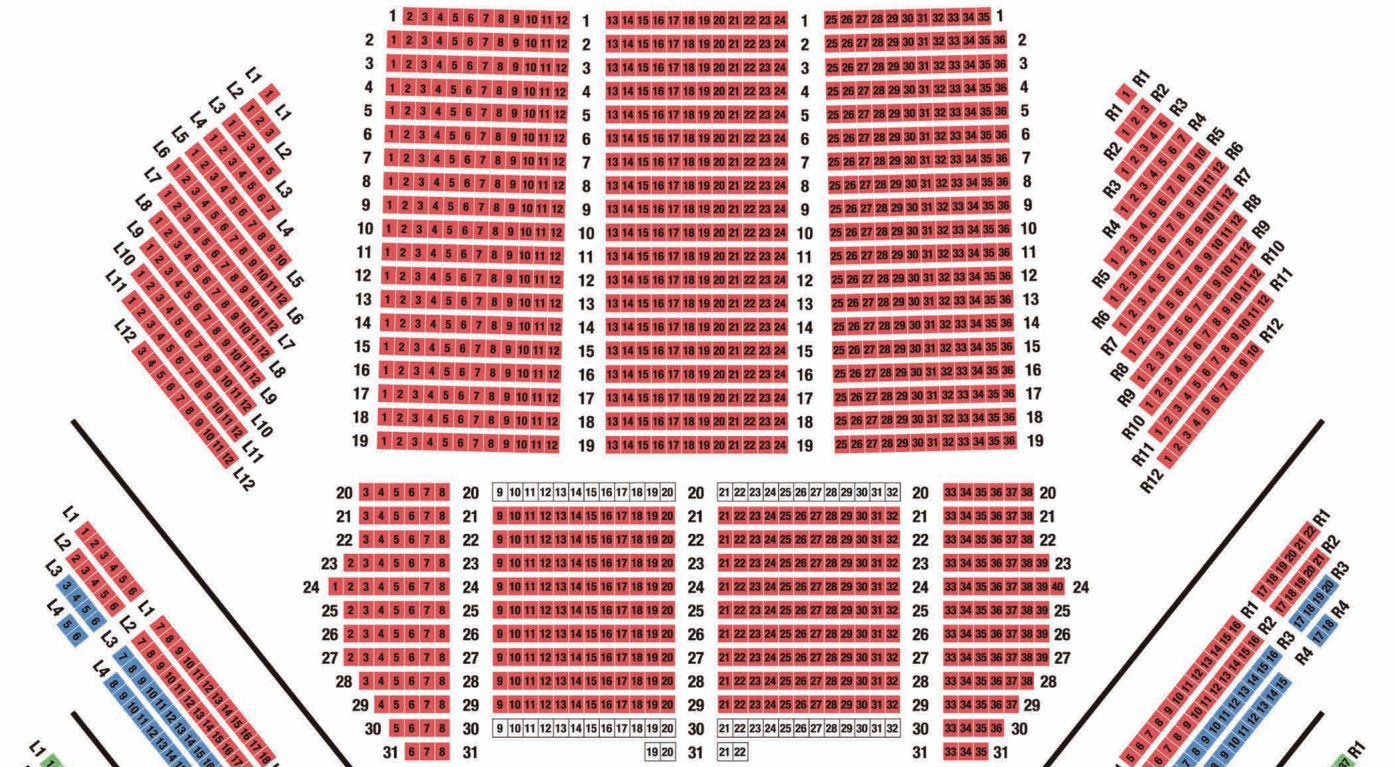

SEATING CHART

at Tokyo Bunka Kaikan

1F

2F

3F

4F

5F