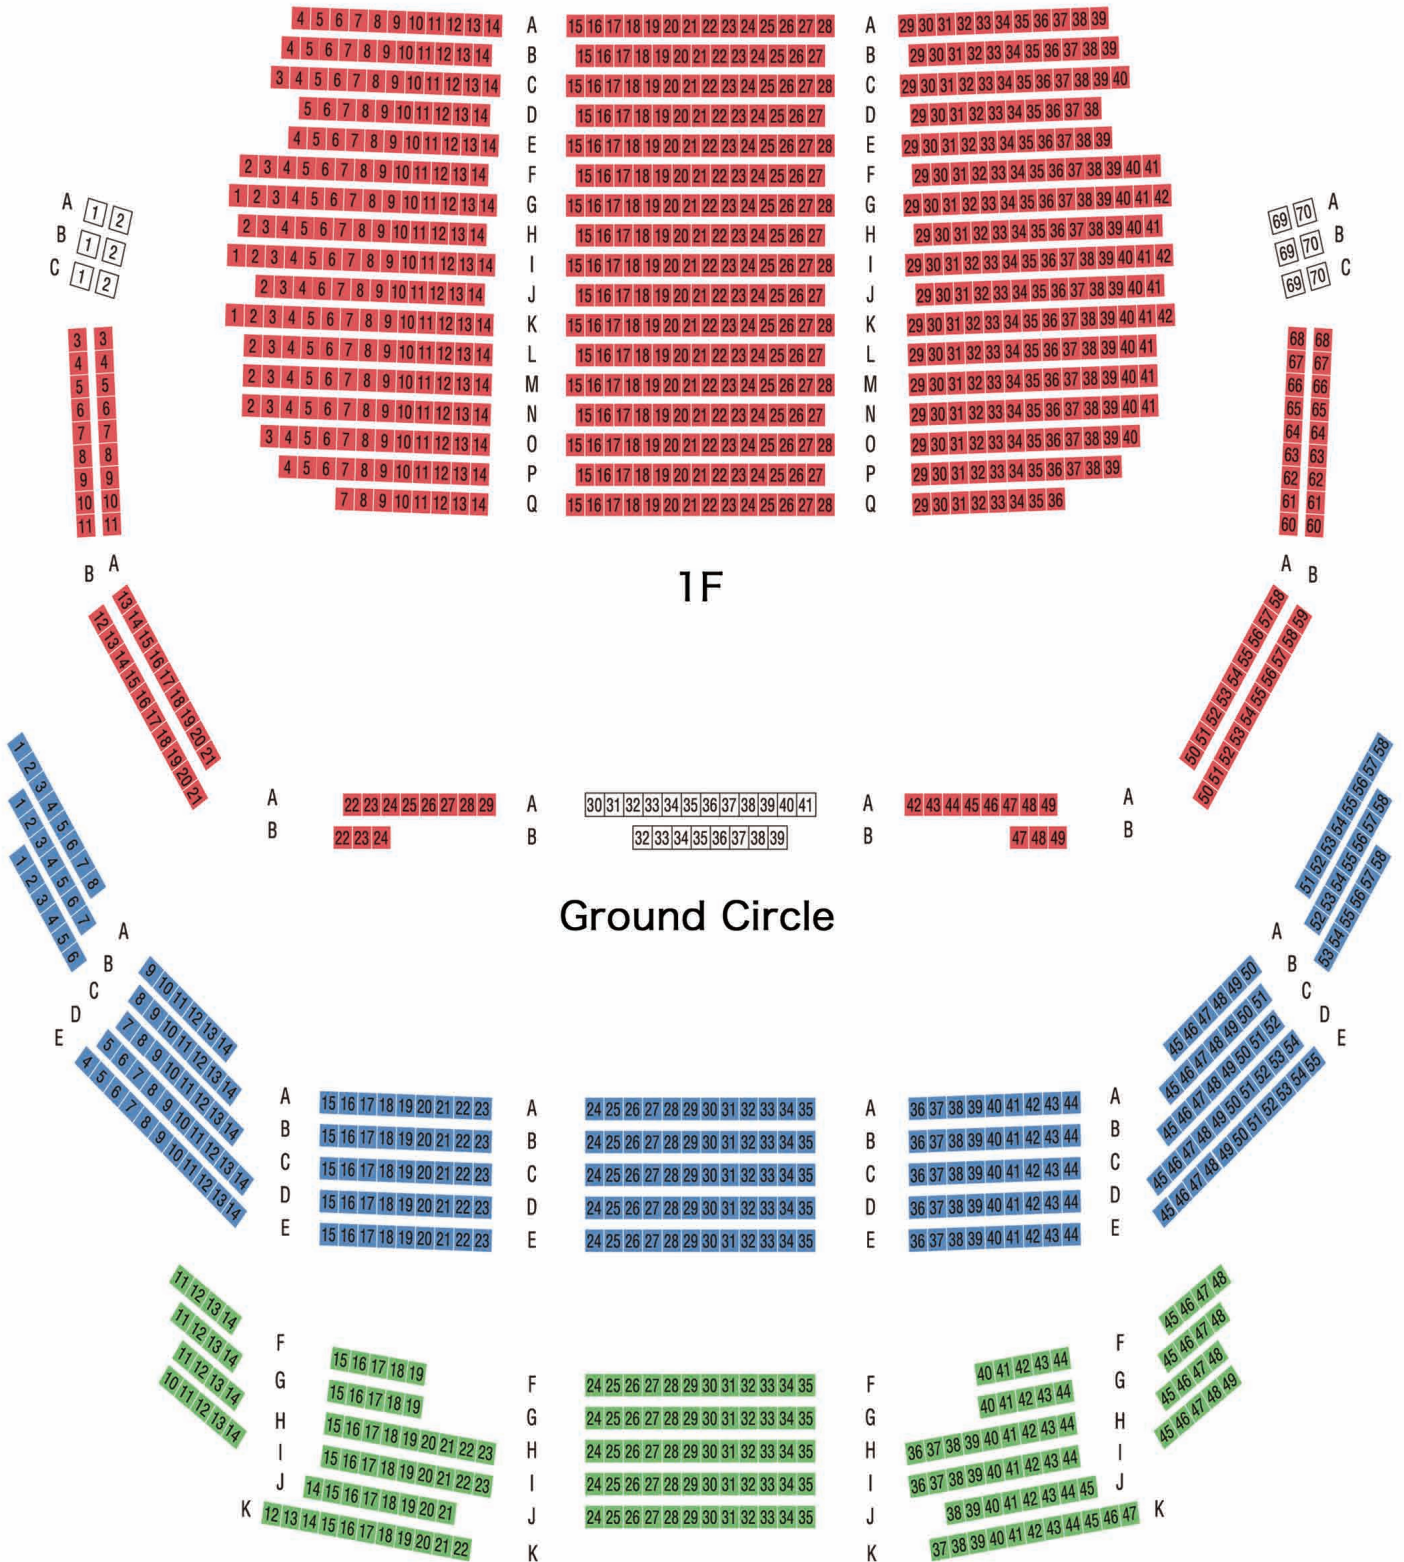

# SEATING CHART

at Nissay Theatre

2F