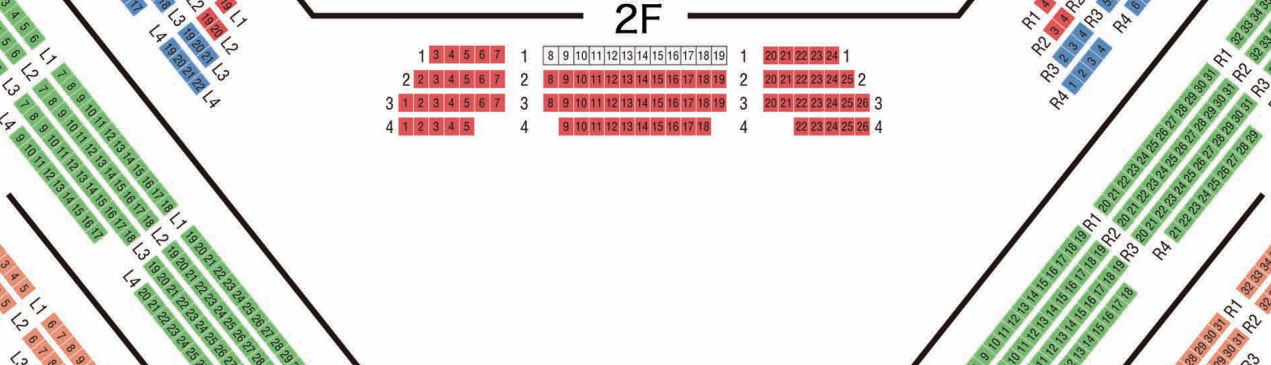

SEATING CHART

at Tokyo Bunka Kaikan

1F

2F

3F

4F

5F