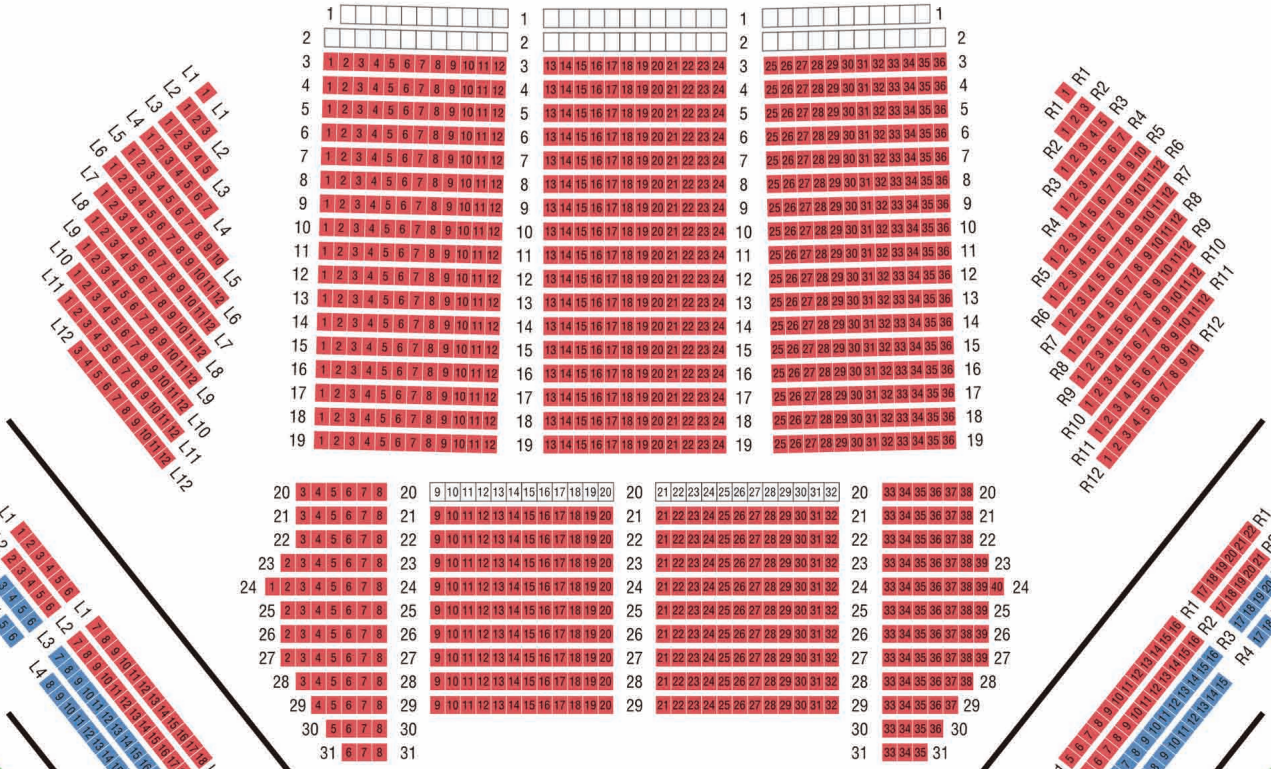

SEATING CHART

at Tokyo Bunka Kaikan

1F

2F

3F

4F

5F