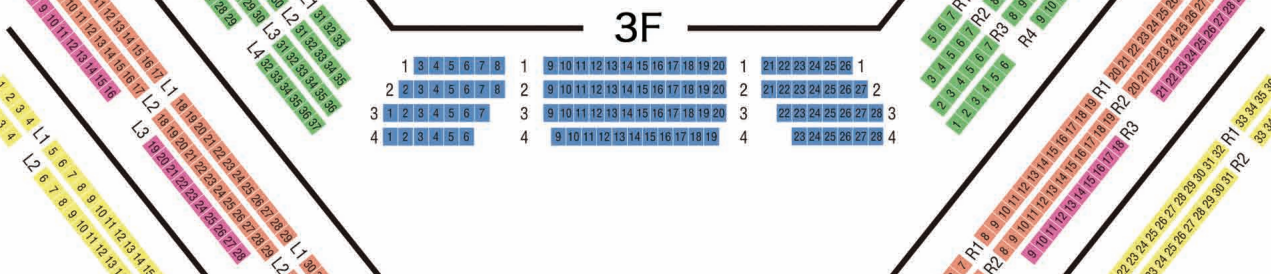

SEATING CHART

at Tokyo Bunka Kaikan

1F

2F

3F

4F

5F