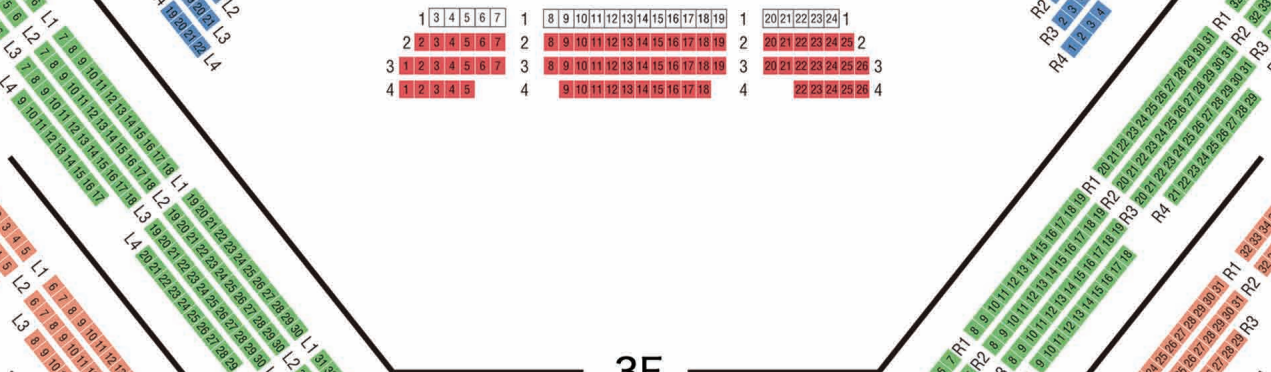

SEATING CHART

at Tokyo Bunka Kaikan

1F

2F

3F

4F

5F