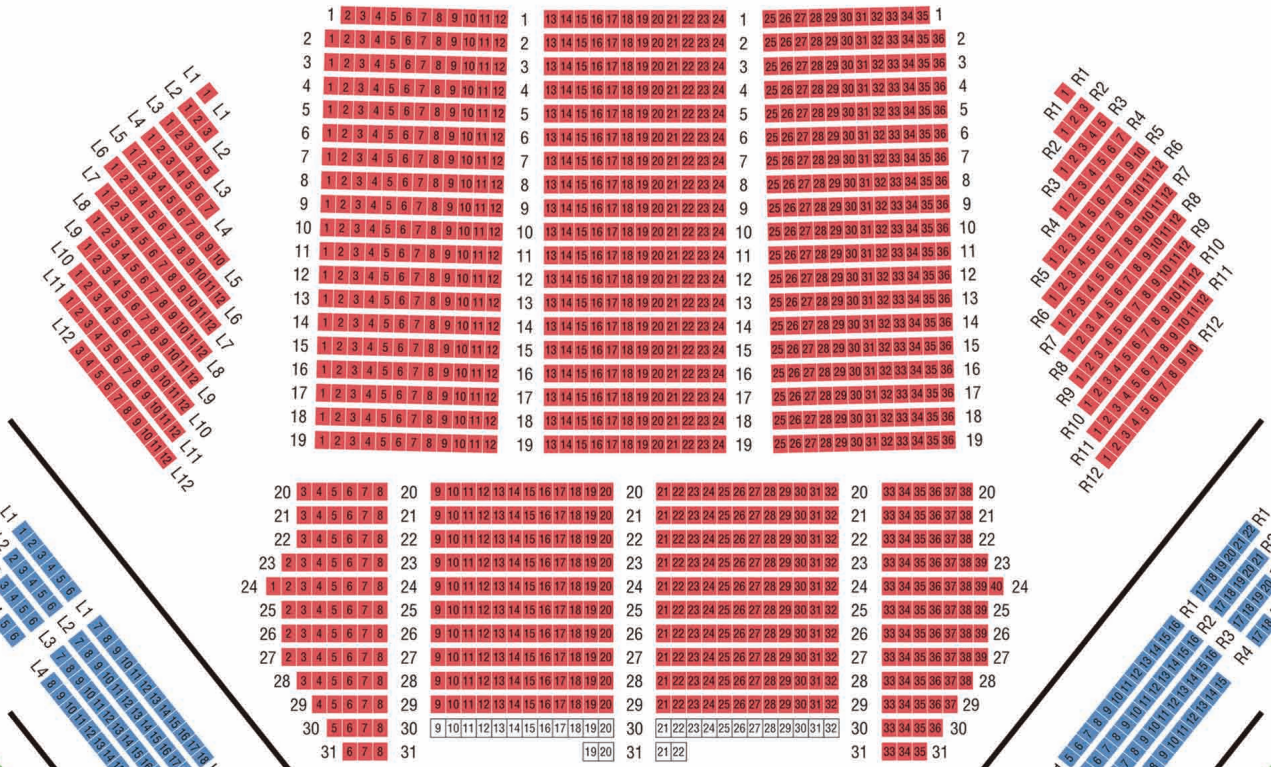

SEATING CHART

at Tokyo Bunka Kaikan

1F

2F

3F

4F

5F