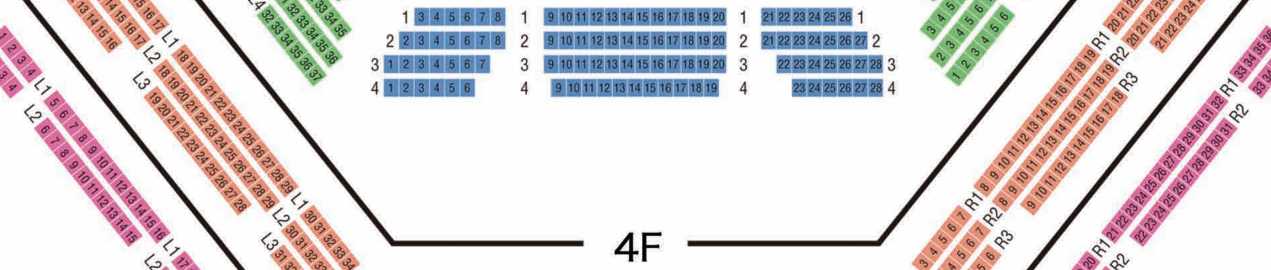

SEATING CHART

at Tokyo Bunka Kaikan

1F

2F

3F

4F

5F