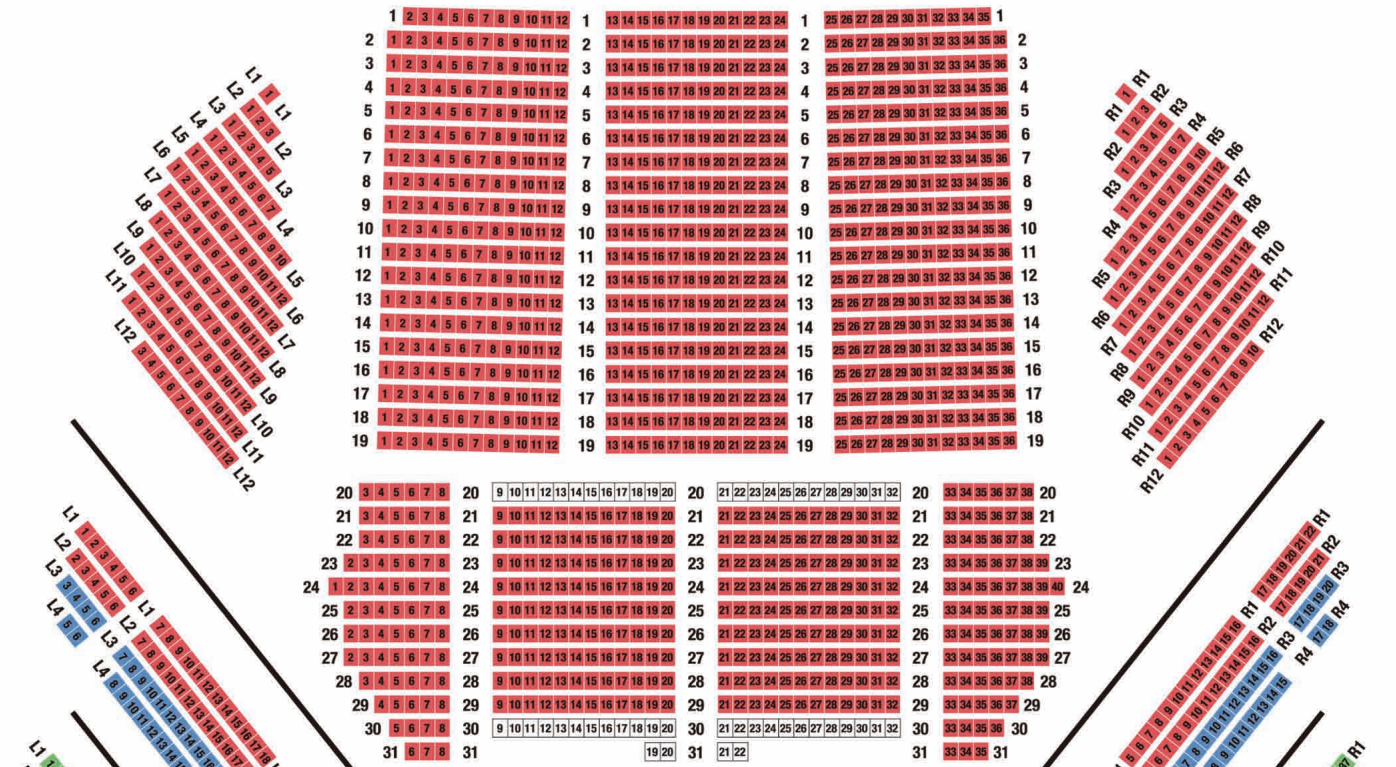

SEATING CHART

at Tokyo Bunka Kaikan

1F