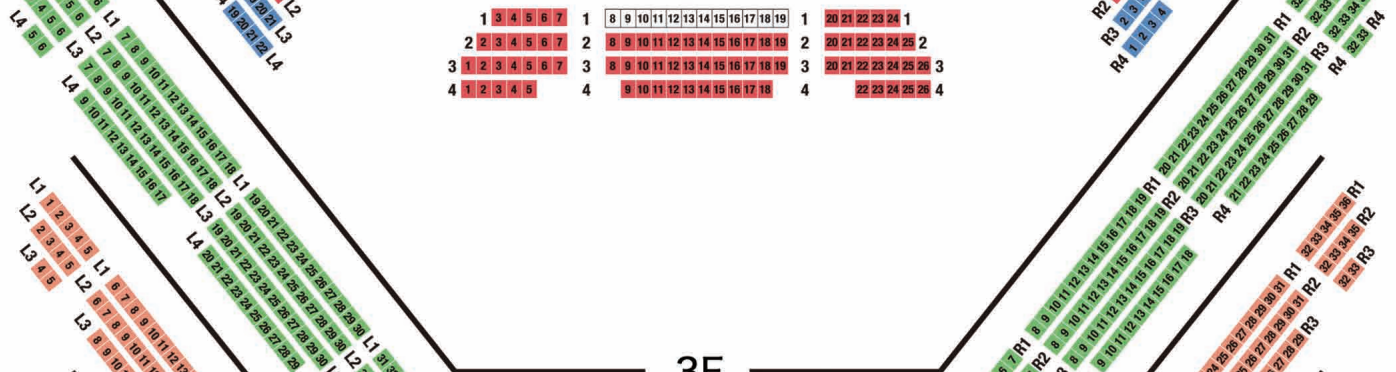

# SEATING CHART

at Tokyo Bunka Kaikan

## 2F