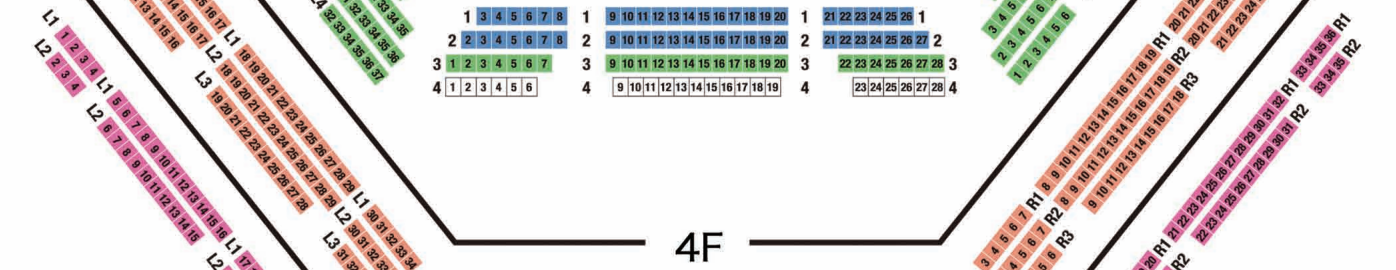

SEATING CHART

at Tokyo Bunka Kaikan

1F

2F

3F

4F

5F