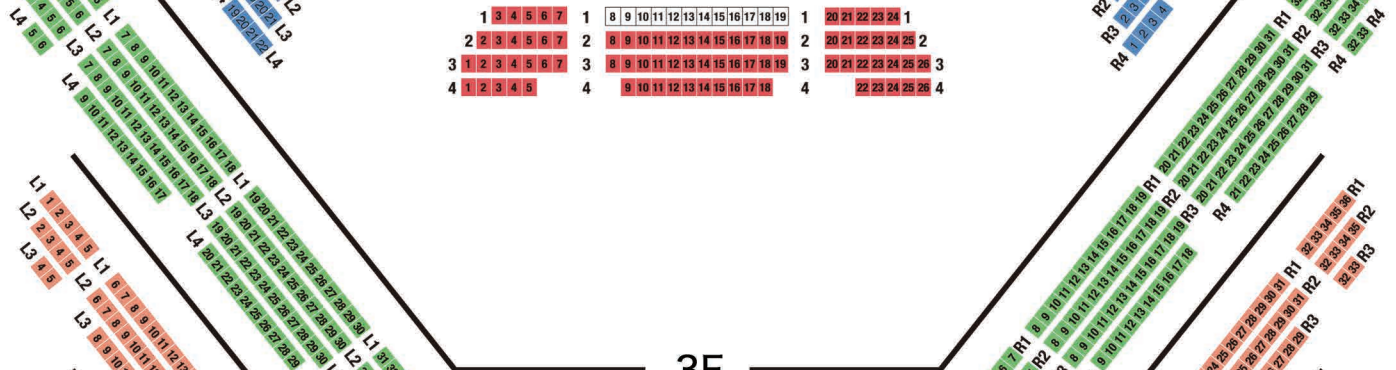

SEATING CHART

at Tokyo Bunka Kaikan

1F

2F

3F

4F

5F