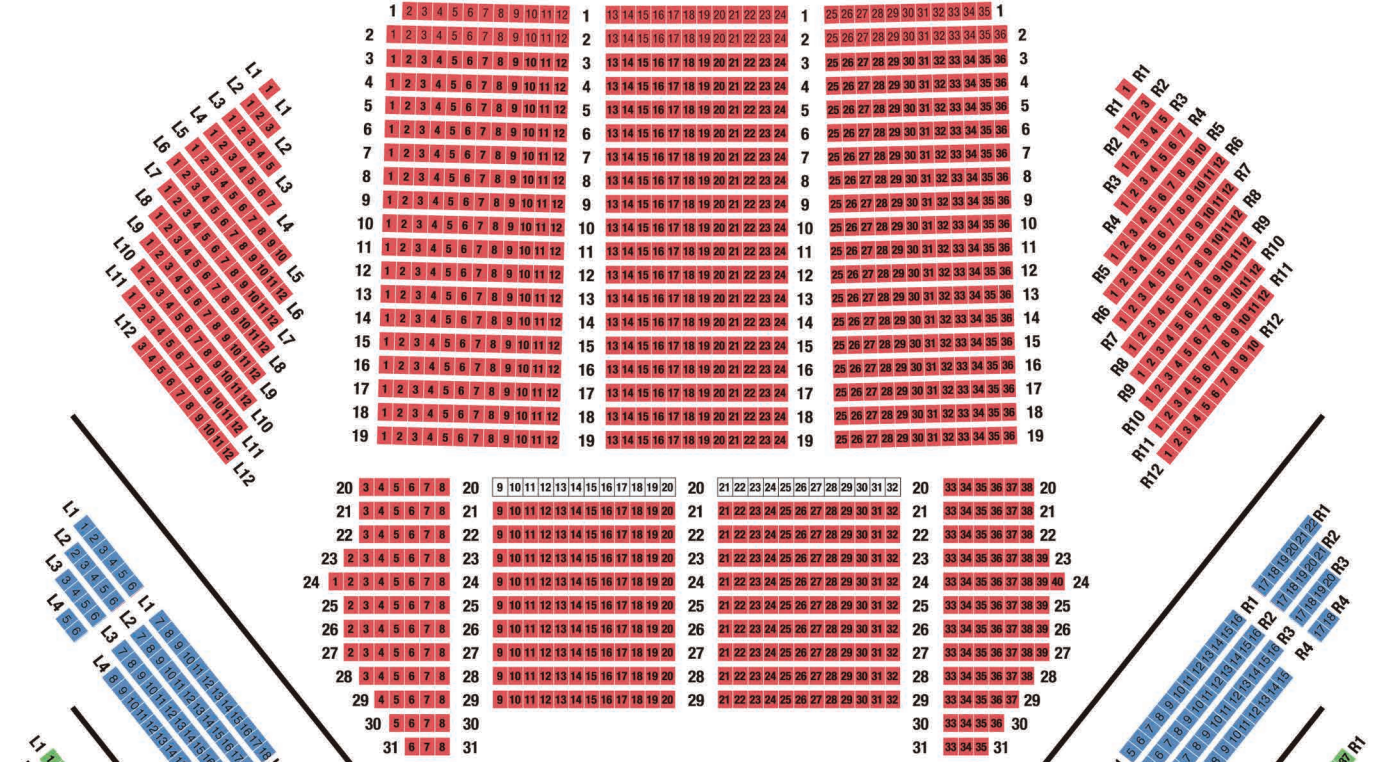

SEATING CHART

at Tokyo Bunka Kaikan

1F

2F

3F

4F

5F