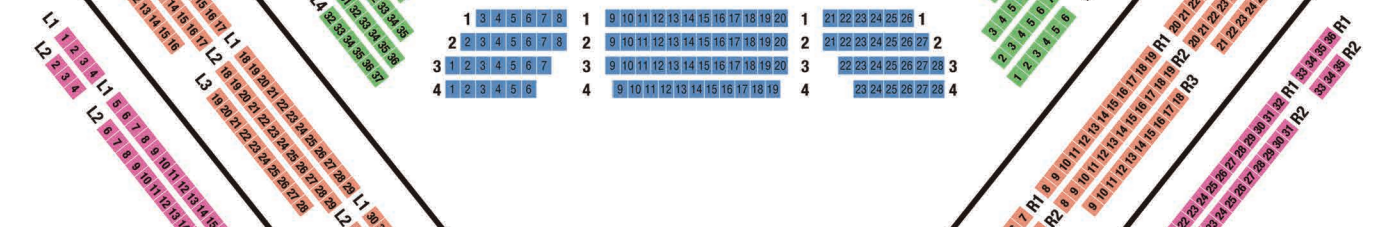

SEATING CHART

at Tokyo Bunka Kaikan

1F

2F

3F

4F

5F