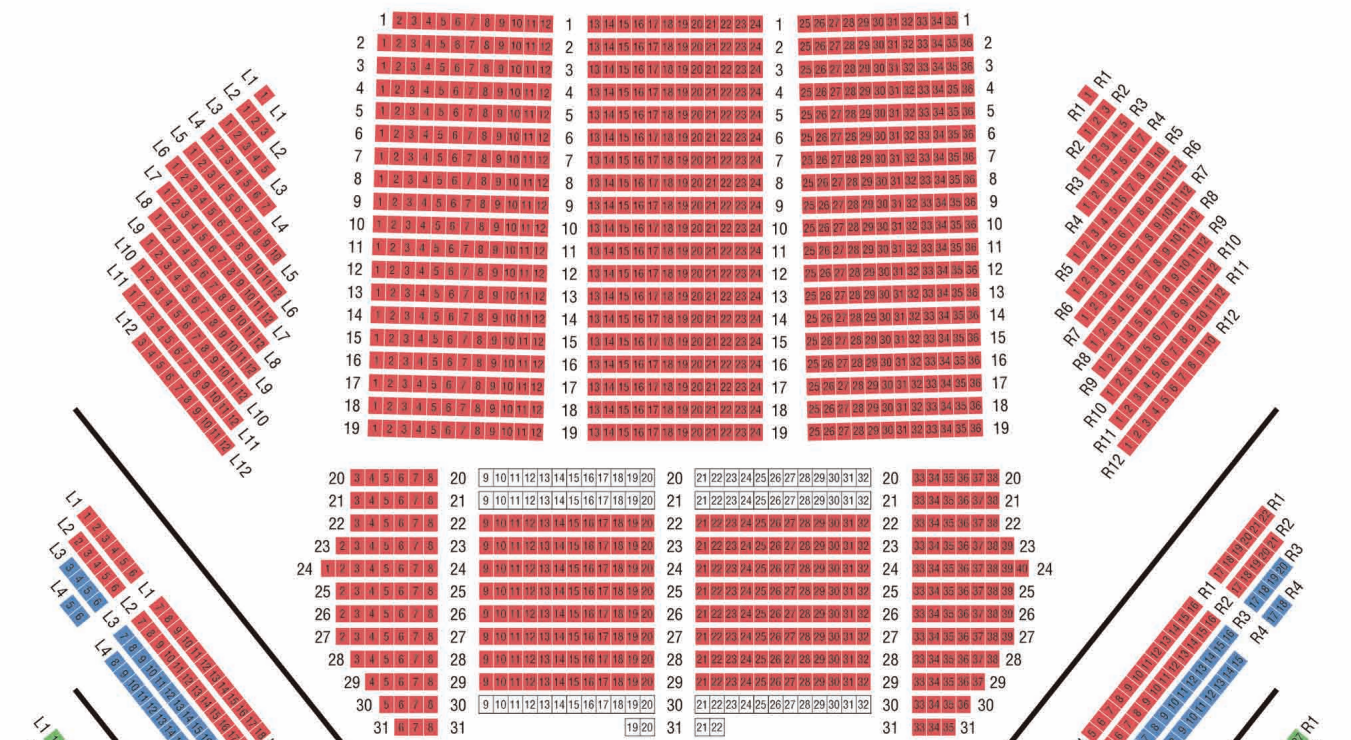

SEATING CHART

at Tokyo Bunka Kaikan

1F

2F

3F

4F

5F

- S
- A
- B
- C
- D