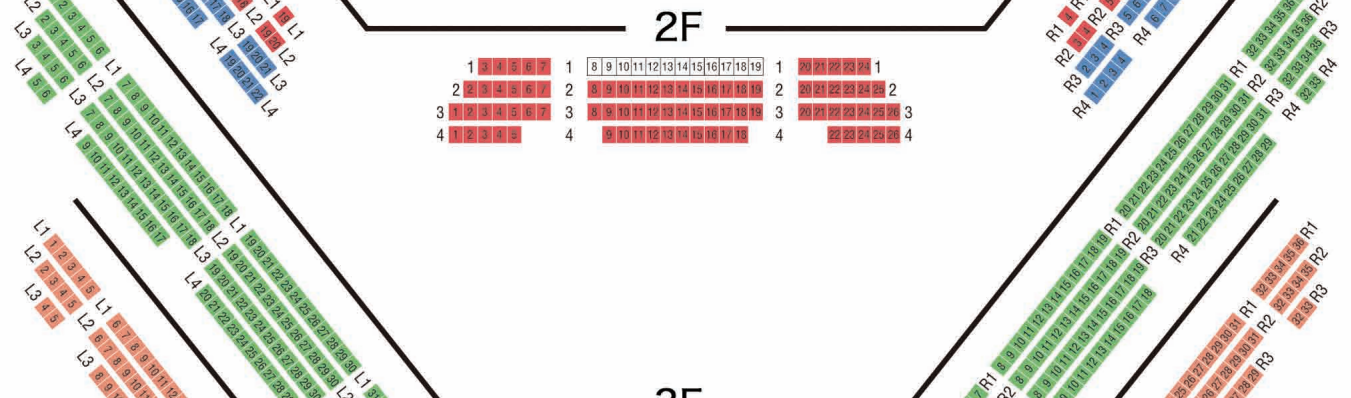

SEATING CHART

at Tokyo Bunka Kaikan

1F

2F

3F

4F

5F

- S
- A
- B
- C
- D