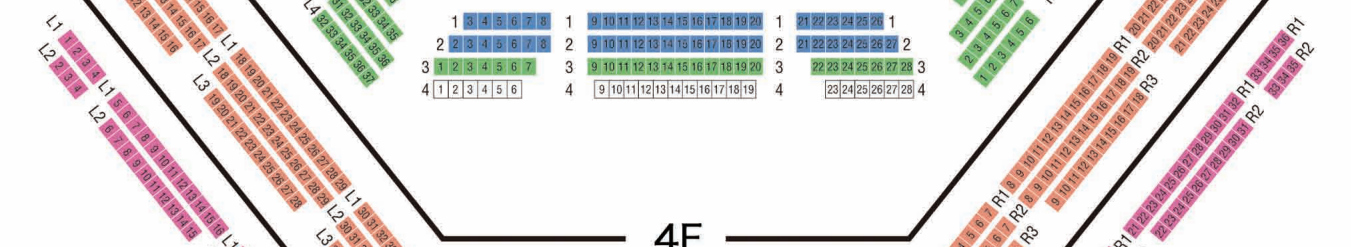

SEATING CHART

at Tokyo Bunka Kaikan

1F

2F

3F

4F

5F

- S
- A
- B
- C
- D