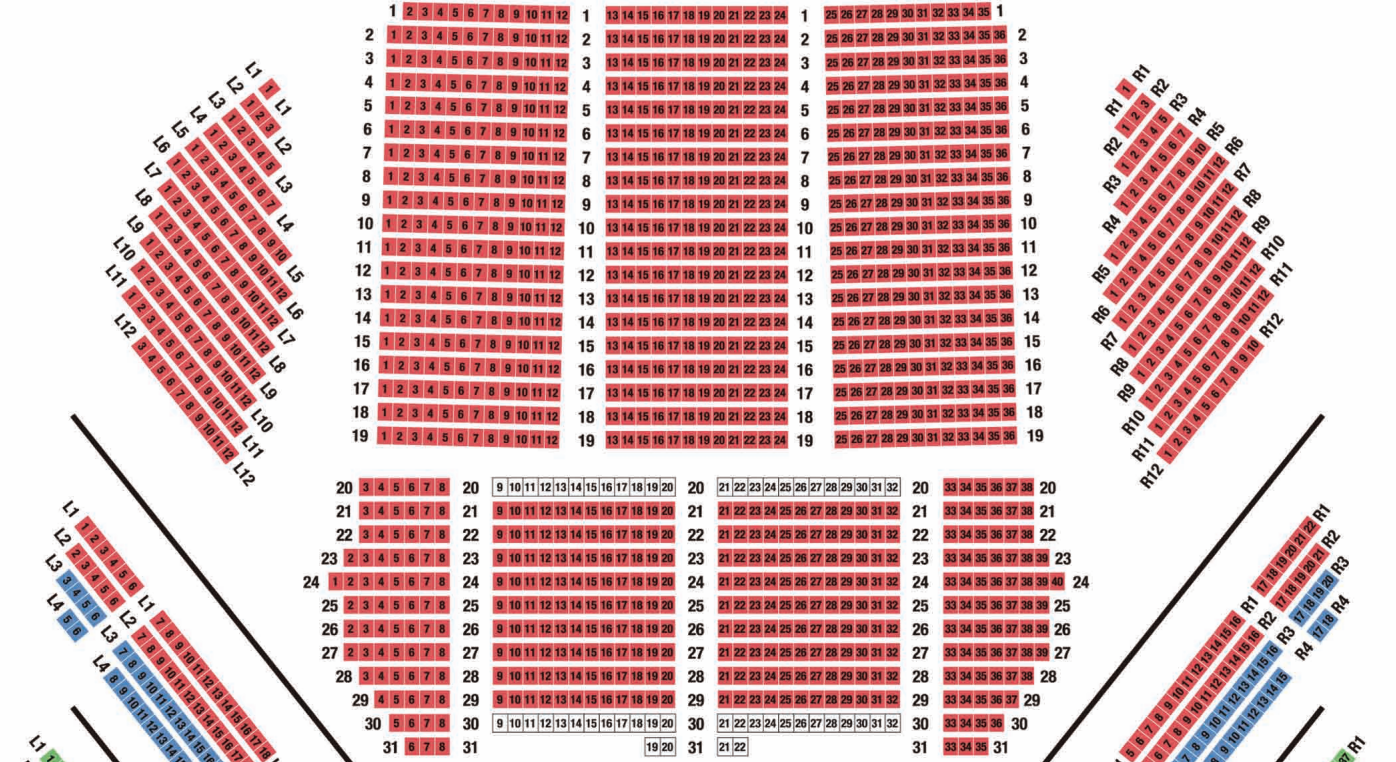

SEATING CHART

at Tokyo Bunka Kaikan

1F