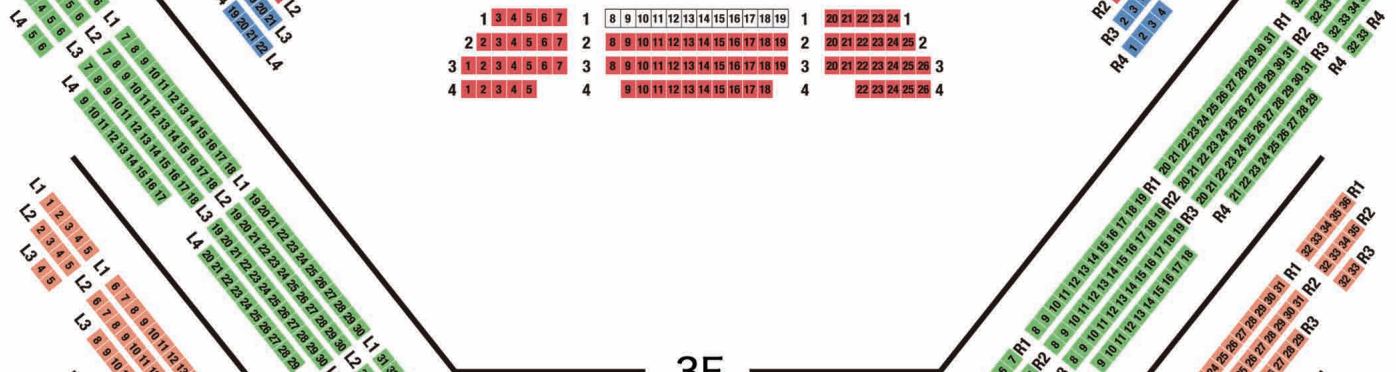

SEATING CHART

at Tokyo Bunka Kaikan

1F

2F

3F

4F

5F