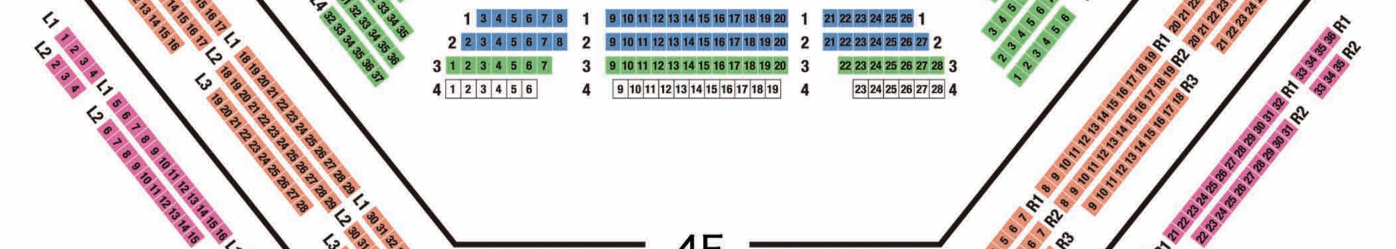

SEATING CHART

at Tokyo Bunka Kaikan

1F

2F

3F

4F

5F