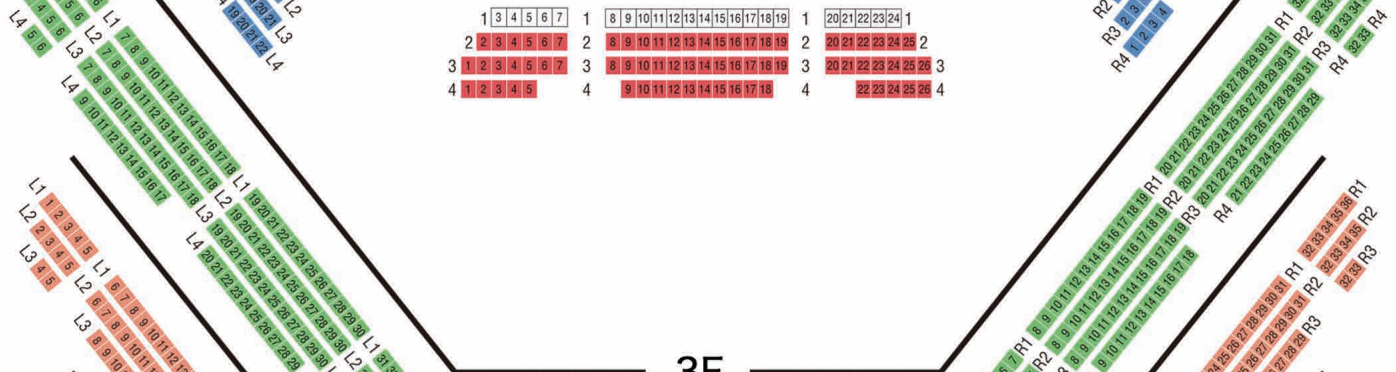

SEATING CHART

at Tokyo Bunka Kaikan

1F

2F

3F

4F

5F