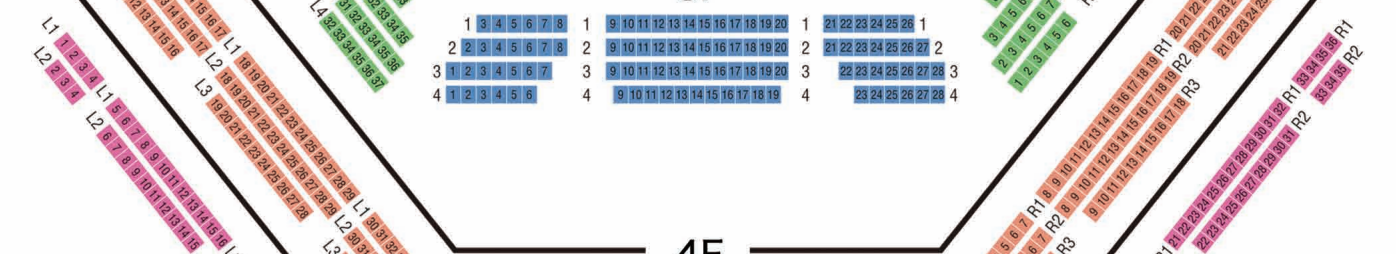

SEATING CHART

at Tokyo Bunka Kaikan

1F

2F

3F

4F

5F