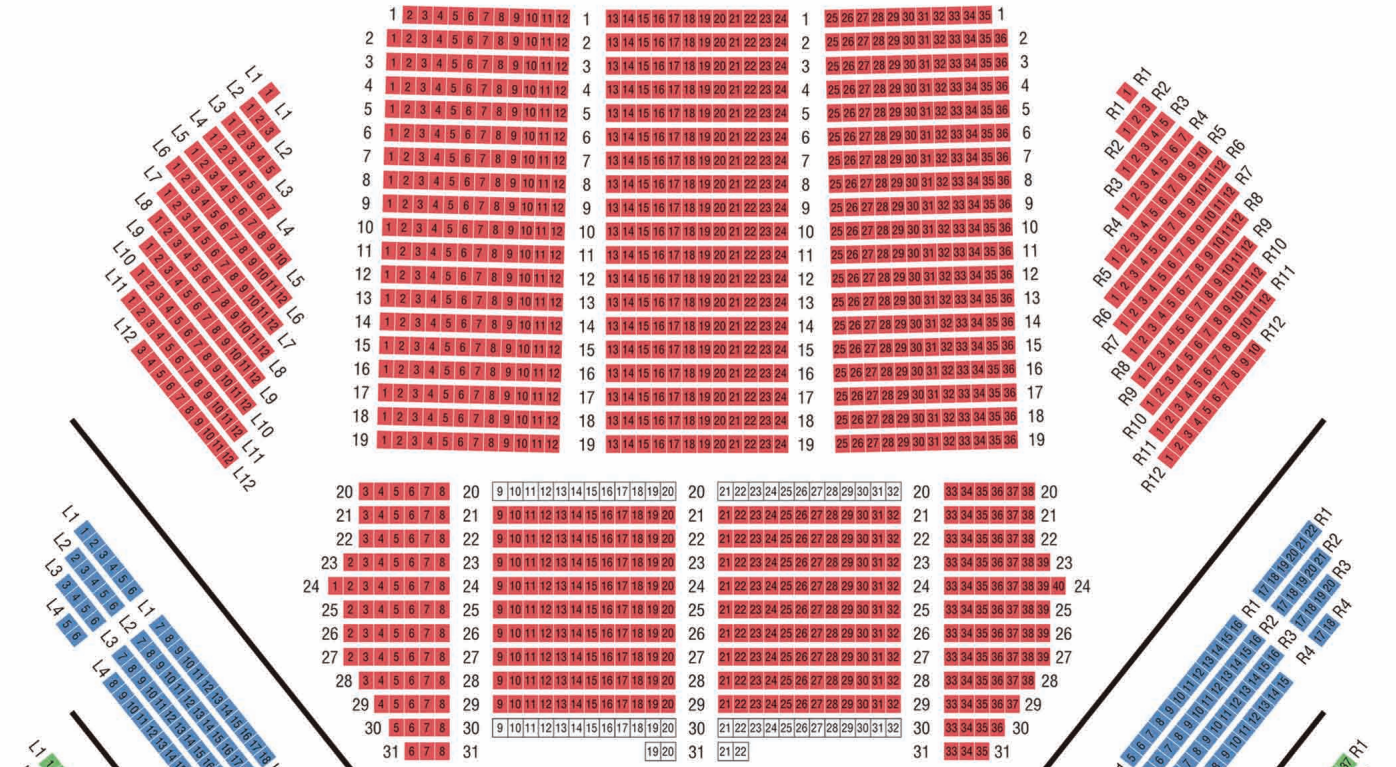

SEATING CHART

at Tokyo Bunka Kaikan

1F