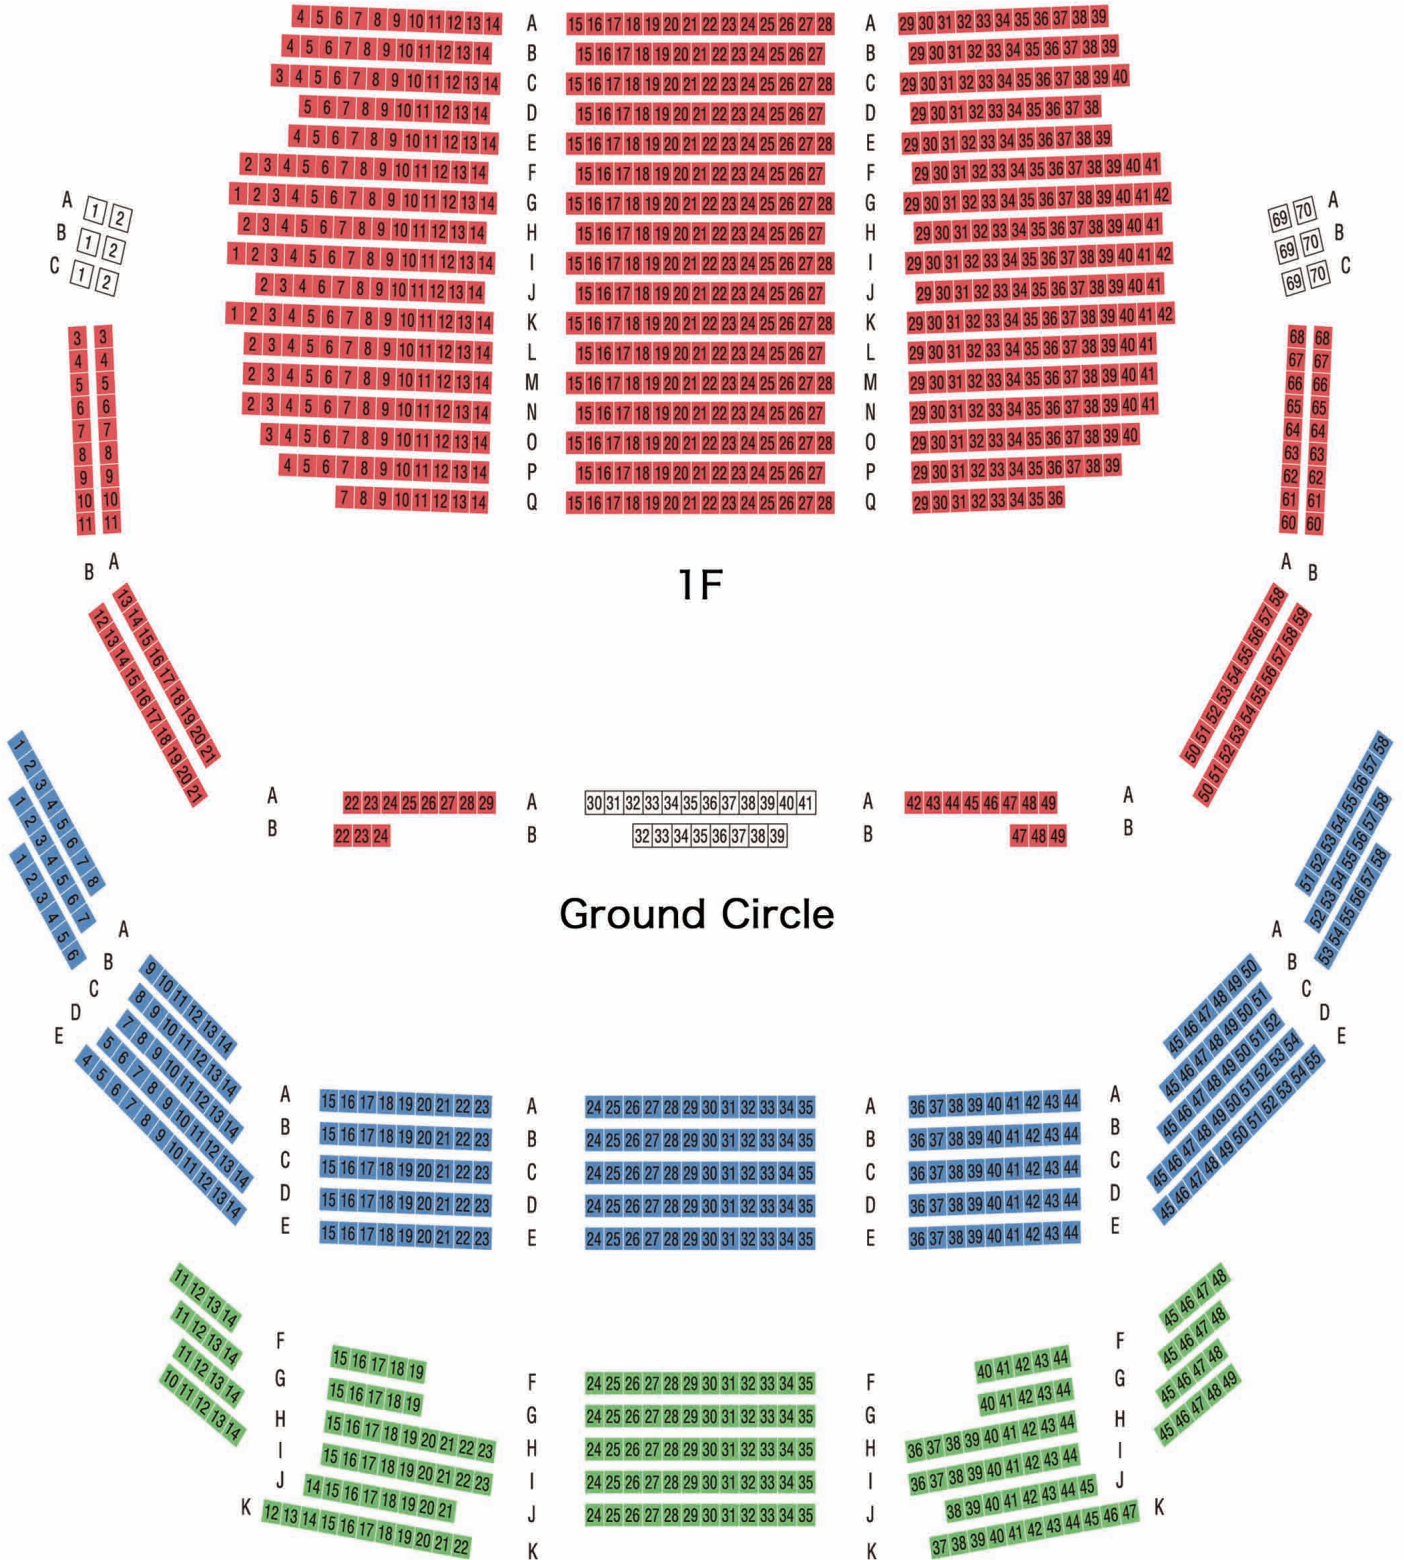

SEATING CHART

at Nissay Theatre

2F