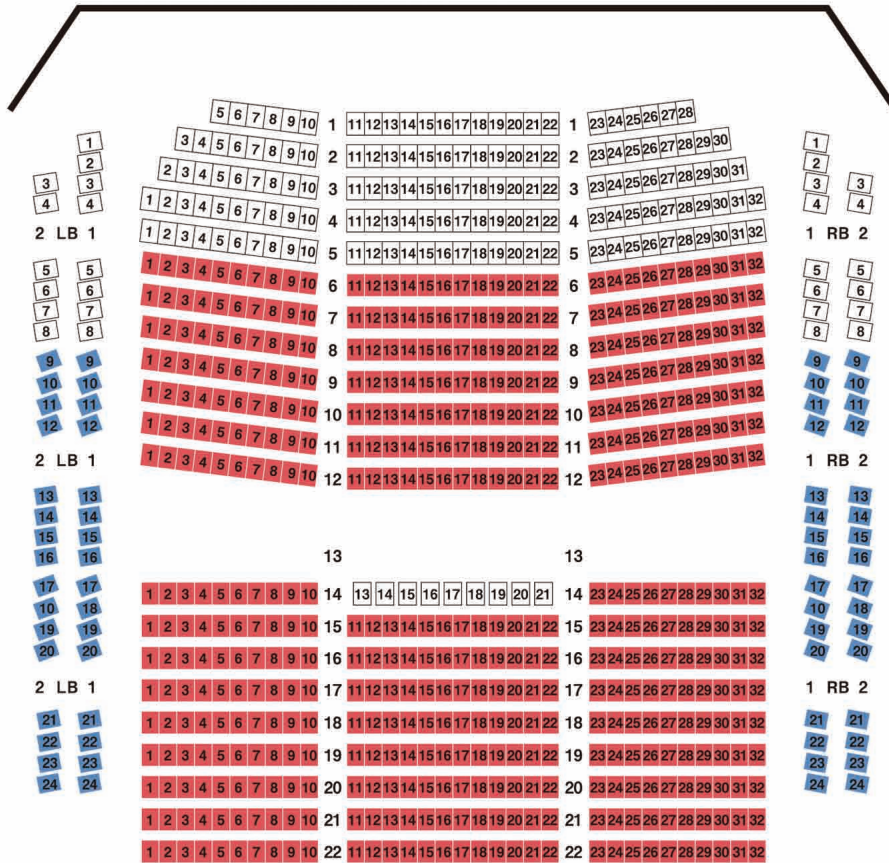

SEATING CHART

at Meguro Persimmon Hall

1F

2F